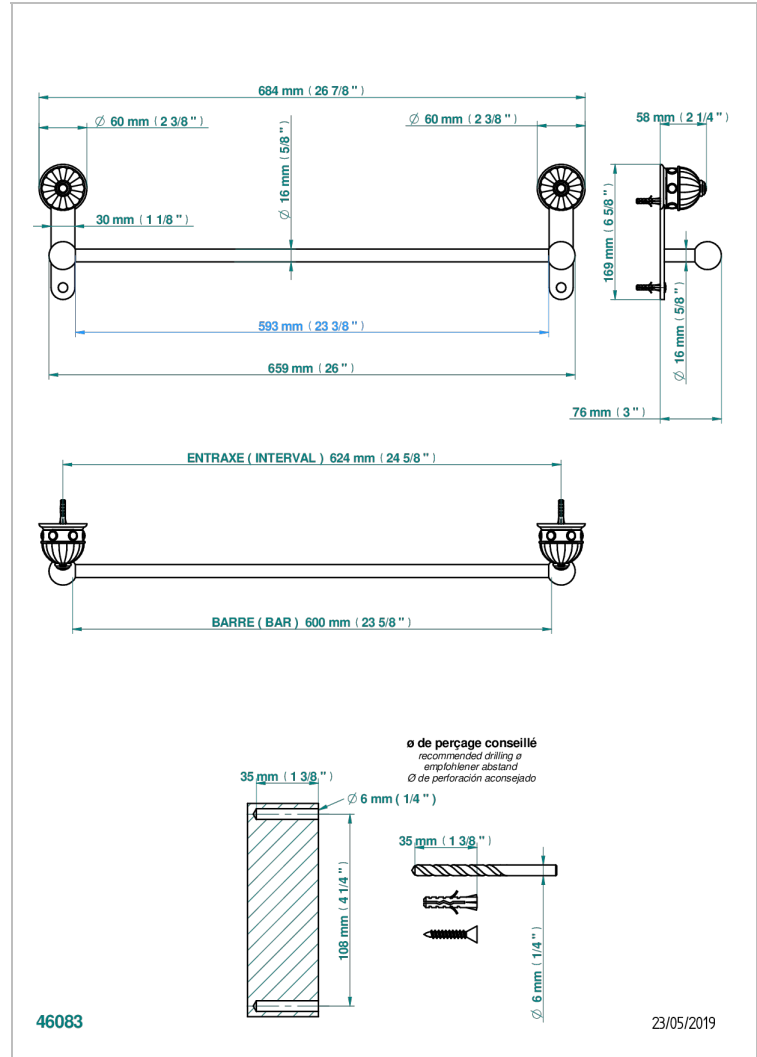

# AMBOISE BLACK ONYX

A1M-514/60

Single towel rail, fixed rail, length: 600 mm

## CHARACTERISTIC

- Amboise Black Onyx
- Single towel rail, fixed rail, length: 600 mm