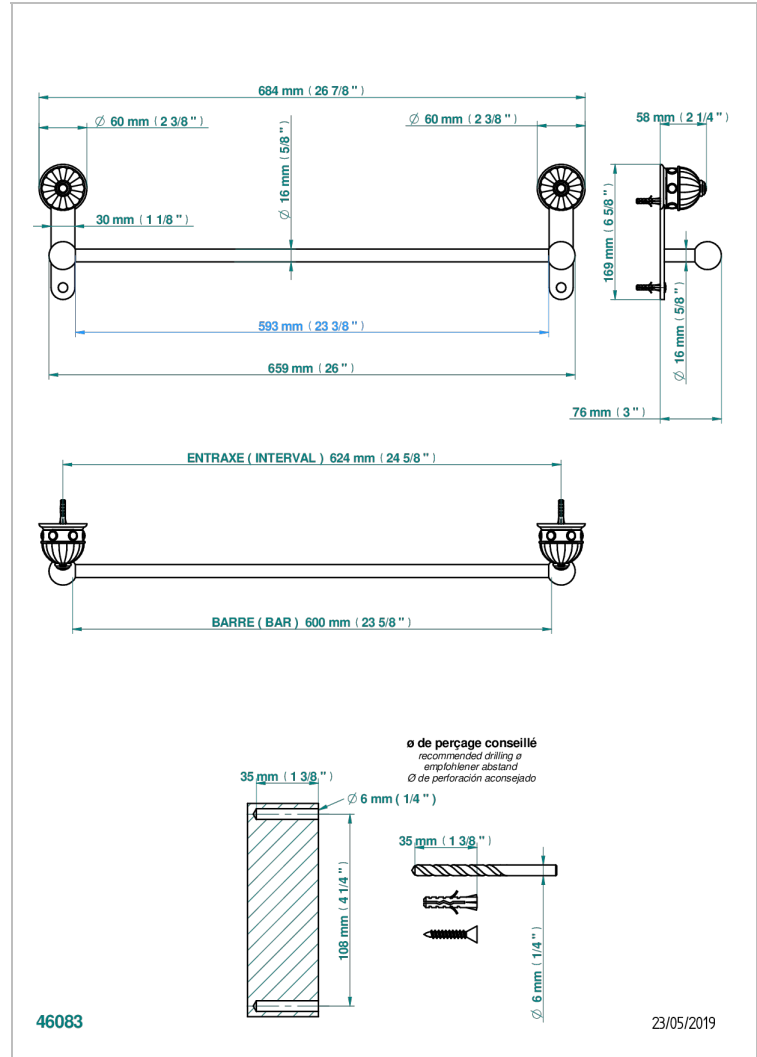

AMBOISE BLACK ONYX

A1M-514/60

Single towel rail, fixed rail, length: 600 mm

CHARACTERISTIC

- Amboise Black Onyx
- Single towel rail, fixed rail, length: 600 mm

AVAILABLE FINITIONS

Antique nickel - H28
Black ceram - D30
Blush PVD - H62
Brass color PVD - H49
Brown bronze color PVD - F33
Gold color PVD - H52