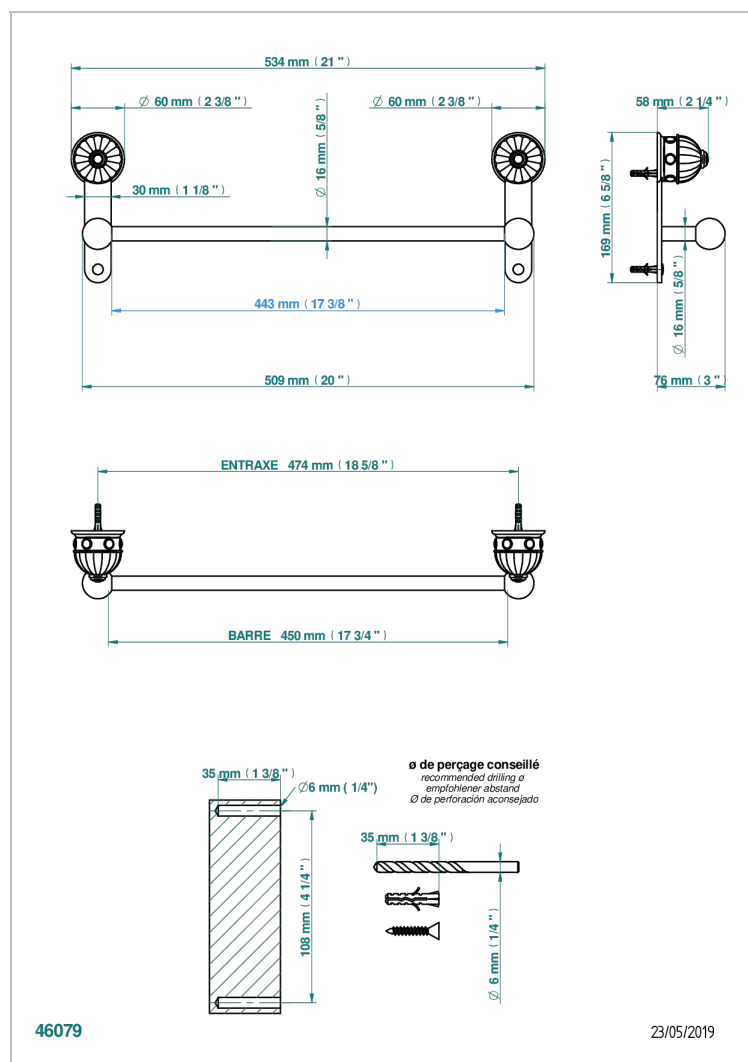

CHEVERNY ONICE NEGRO

U1V-514/45

Single towel rail, fixed rail, length: 450 mm

THG[®]
PARIS

CARACTERÍSTICAS

- Cheverny Onice negro
- Single towel rail, fixed rail, length: 450 mm

ACABADOS DISPONIBLES

Cerámica negra mate - D30
Cromo - A02
Cromo / dorado - G02
Cromo mate - C02
Dorado - F01
Dorado mate - F07