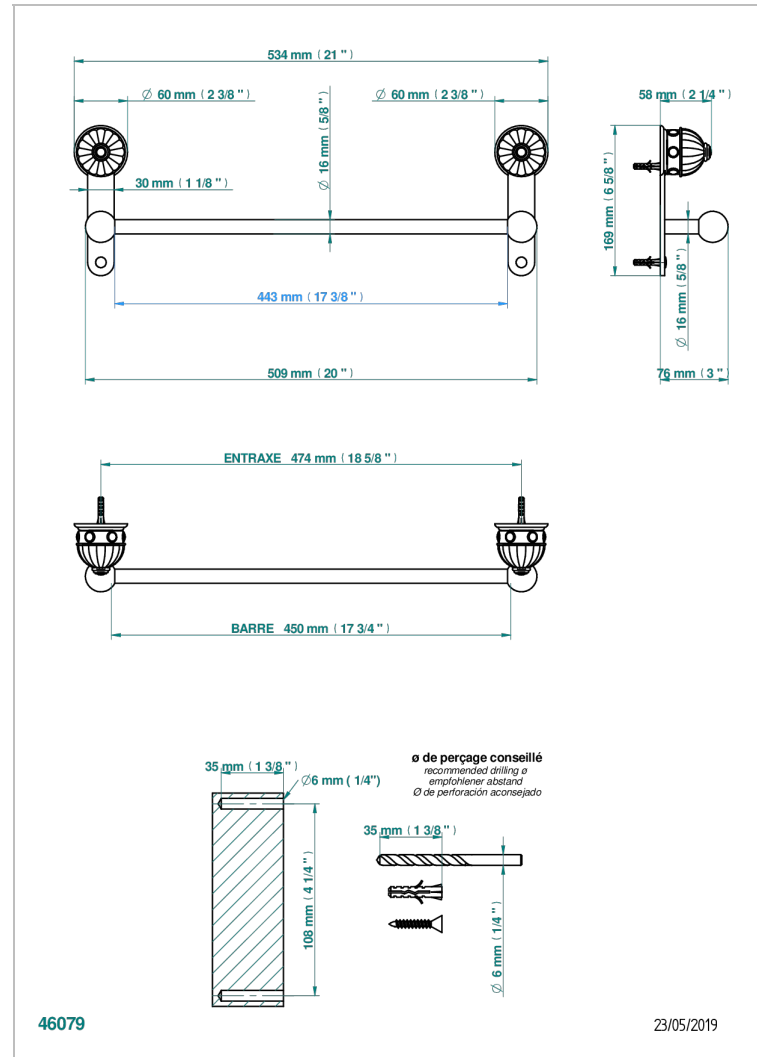

# CHEVERNY BLACK ONYX

U1V-514/45

Towel bar, 18" long

## CHARACTERISTIC

- Cheverny black Onyx
- Towel bar, 18" long