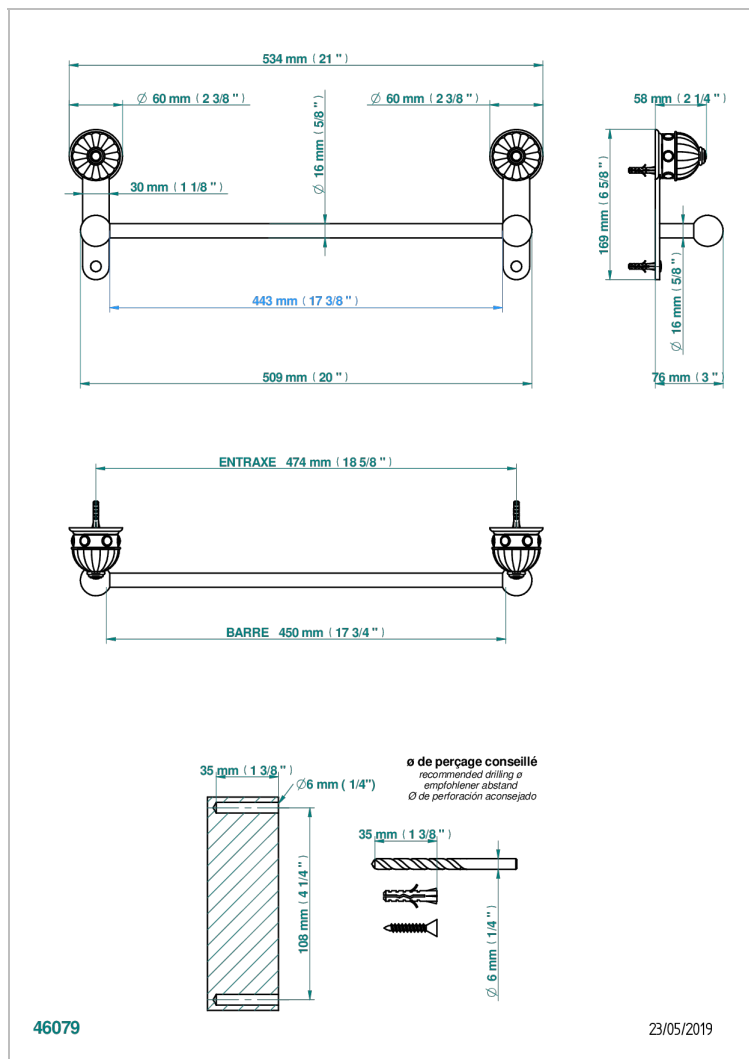

CHEVERNY ONICE NEGRO

U1V-514/45

Single towel rail, fixed rail, length: 450 mm

THG[®]
PARIS

CARACTERÍSTICAS

- Cheverny Onice negro
- Single towel rail, fixed rail, length: 450 mm

ACABADOS DISPONIBLES

Cerámica negra mate - D30
Cromo - A02
Cromo / dorado - G02
Cromo mate - C02
Dorado - F01
Dorado mate - F07