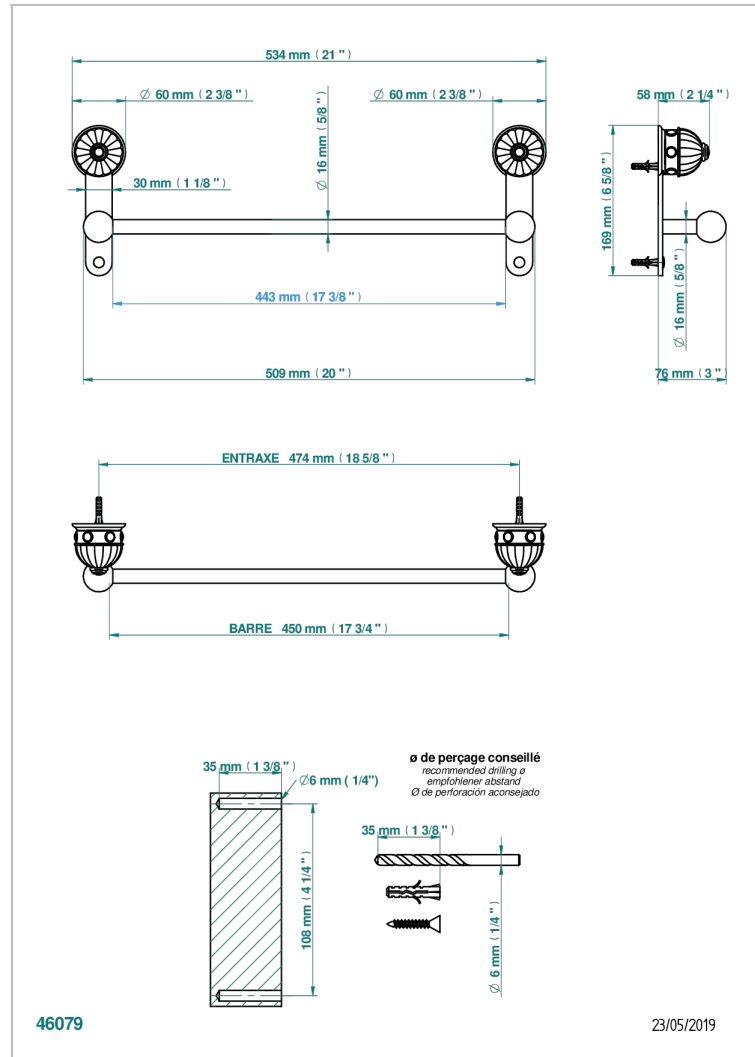

CHEVERNY BLACK ONYX

U1V-514/45

Single towel rail, fixed rail, length: 450 mm

CHARACTERISTIC

- Cheverny black Onyx
- Single towel rail, fixed rail, length: 450 mm

AVAILABLE FINITIONS

Antique nickel - H28
Black ceram - D30
Blush PVD - H62
Brass color PVD - H49
Brown bronze color PVD - F33
Gold color PVD - H52