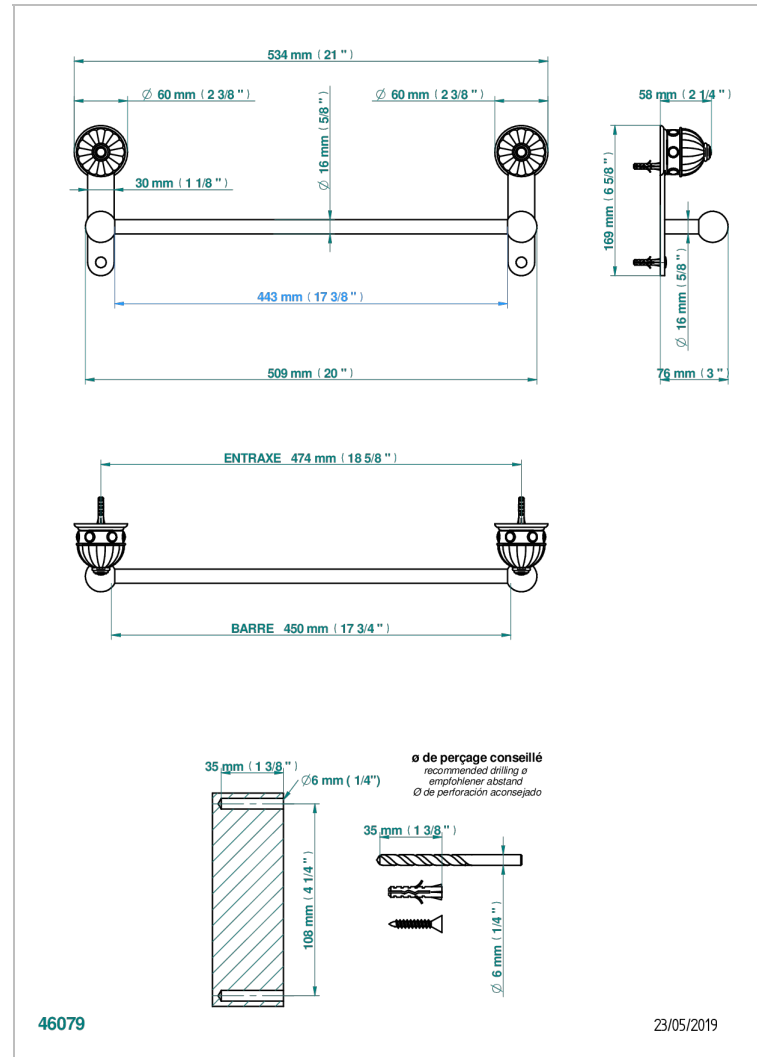

# CHEVERNY BLACK ONYX

U1V-514/45

Single towel rail, fixed rail, length: 450 mm

## CHARACTERISTIC

- Cheverny black Onyx
- Single towel rail, fixed rail, length: 450 mm