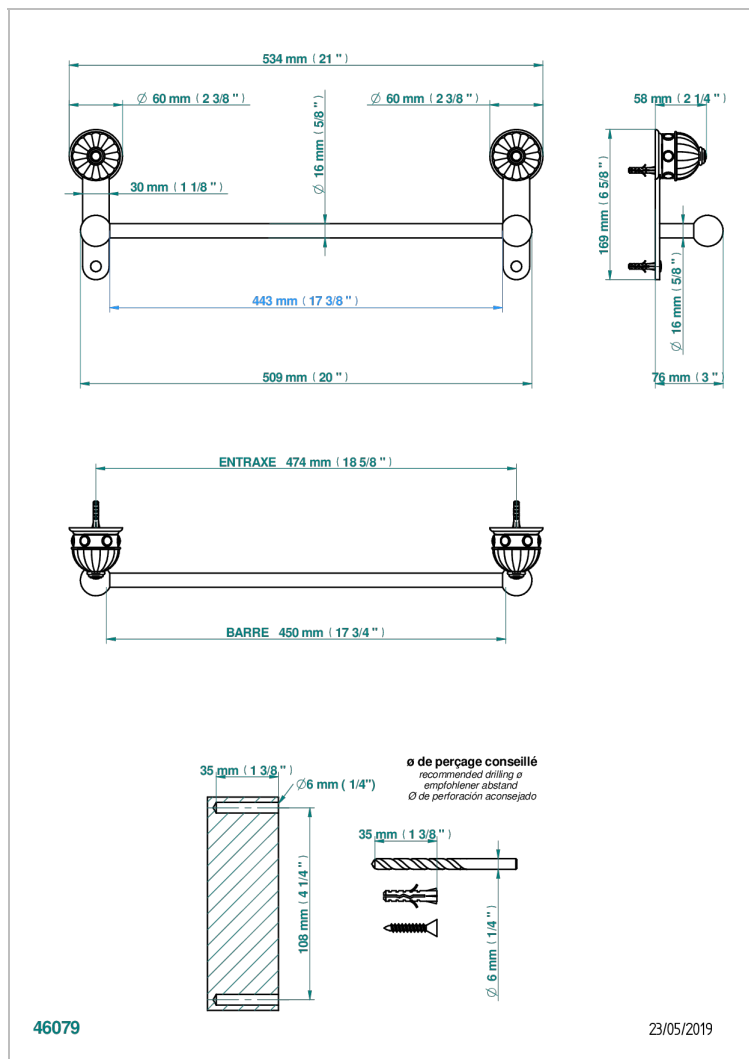

AMBOISE ONICE NEGRO

A1M-514/45

Single towel rail, fixed rail, length: 450 mm

THG[®]
PARIS

CARACTERÍSTICAS

- Amboise Onice Negro
- Single towel rail, fixed rail, length: 450 mm

ACABADOS DISPONIBLES

Cerámica negra mate - D30
Cromo - A02
Cromo / dorado - G02
Cromo mate - C02
Dorado - F01
Dorado mate - F07