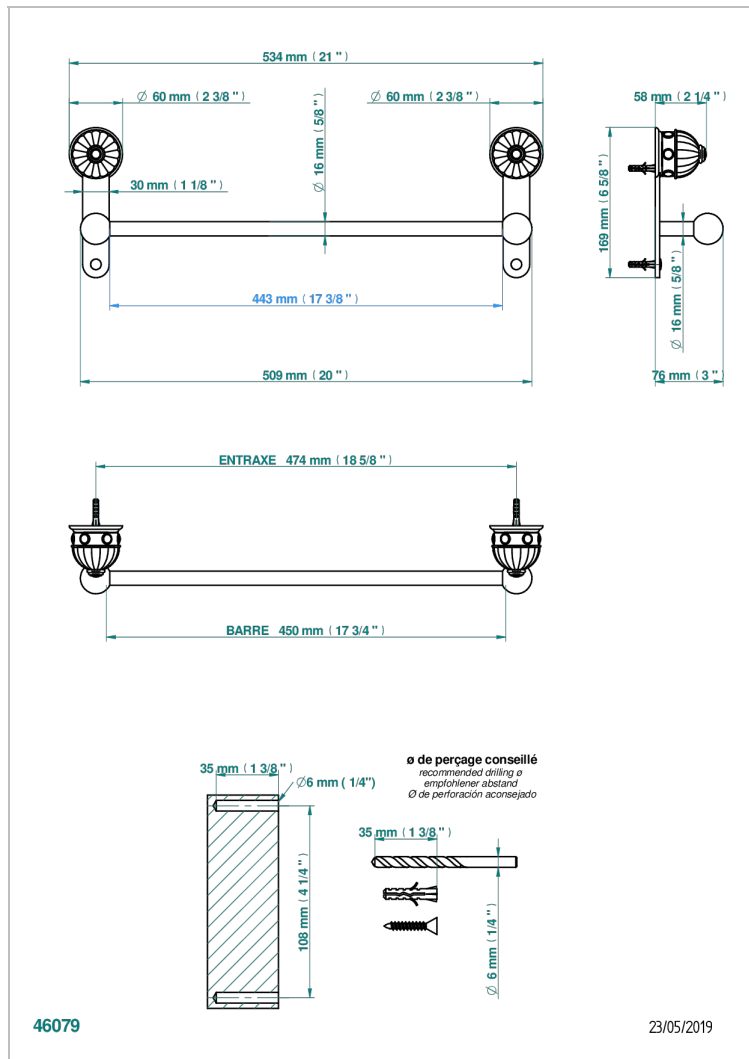

AMBOISE BLACK ONYX

A1M-514/45

Towel bar, 18" long

CHARACTERISTIC

- Amboise Black Onyx
- Towel bar, 18" long

AVAILABLE FINITIONS

Black ceram - D30
Blush PVD - H62
Brass color PVD - H49
Brown bronze color PVD - F33
Chrome polished - A02
Chrome polished / gold polished - G02