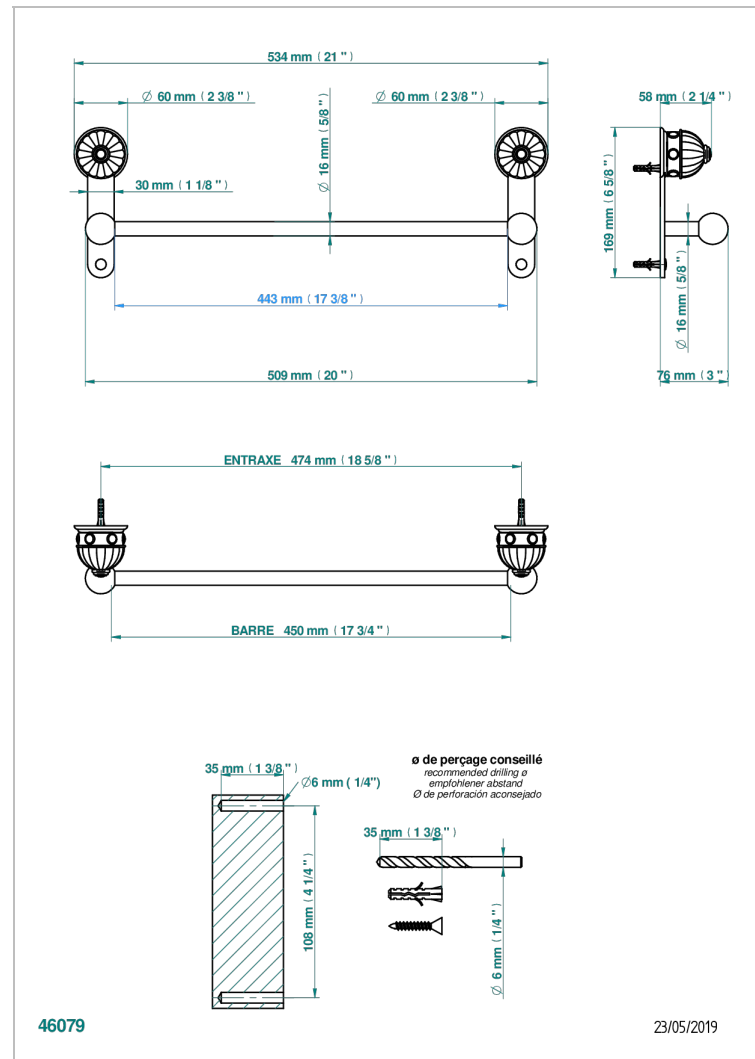

AMBOISE ONICE NEGRO

A1M-514/45

Single towel rail, fixed rail, length: 450 mm

CARACTERÍSTICAS

- Amboise Onice Negro
- Single towel rail, fixed rail, length: 450 mm

ACABADOS DISPONIBLES

Cerámica negra mate - D30
Cromo - A02
Cromo / dorado - G02
Cromo mate - C02
Dorado - F01
Dorado mate - F07