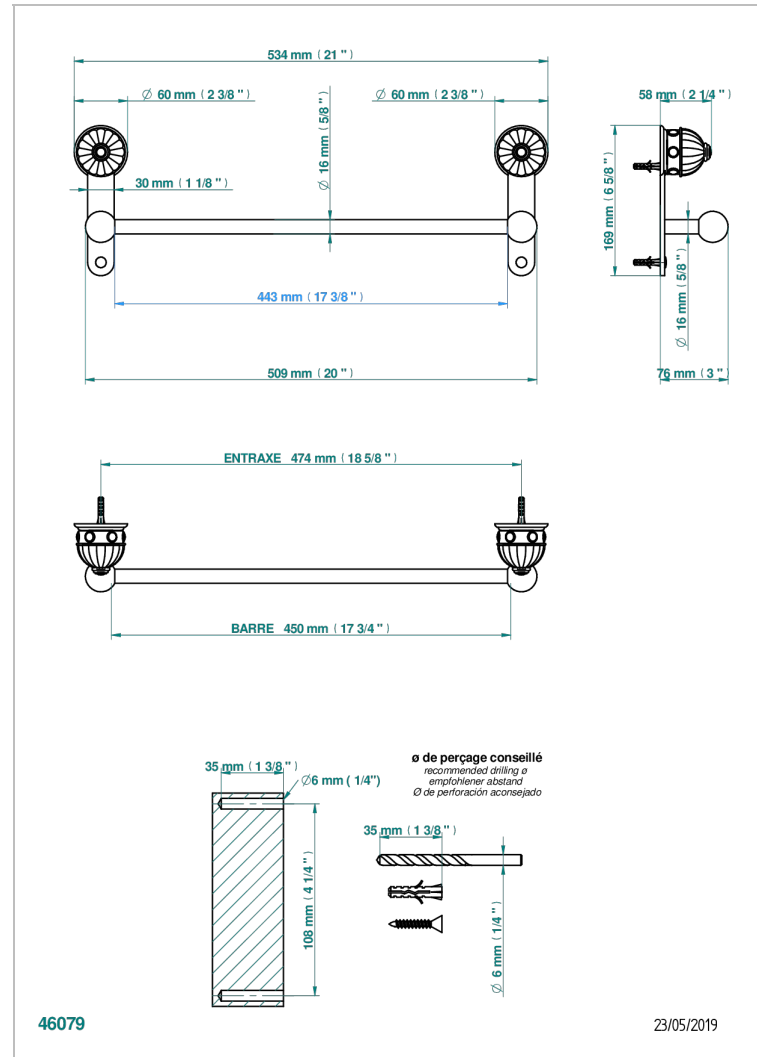

# AMBOISE ONICE NEGRO

A1M-514/45

Single towel rail, fixed rail, length: 450 mm

## CARACTERÍSTICAS

- Amboise Onice Negro
- Single towel rail, fixed rail, length: 450 mm