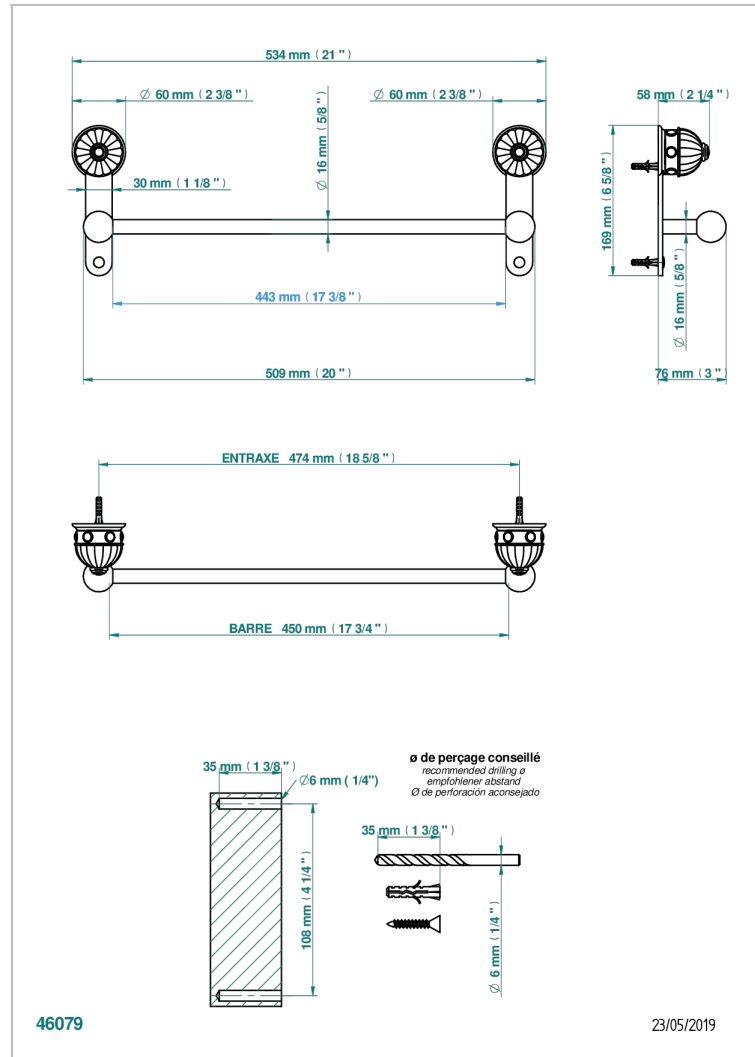

AMBOISE BLACK ONYX

A1M-514/45

Single towel rail, fixed rail, length: 450 mm

CHARACTERISTIC

- Amboise Black Onyx
- Single towel rail, fixed rail, length: 450 mm

AVAILABLE FINITIONS

Antique nickel - H28
Black ceram - D30
Blush PVD - H62
Brass color PVD - H49
Brown bronze color PVD - F33
Gold color PVD - H52