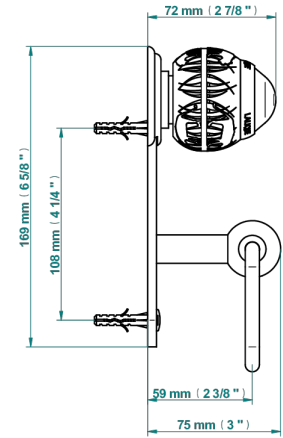

PANTHERE CLEAR CRYSTAL

A2H-538A

Toilet paper holder, single mount without cover

46078

09/08/2021

CHARACTERISTIC

- Panthère Clear crystal
- Toilet paper holder, single mount without cover

AVAILABLE FINITIONS

Black ceram - D30
Blush PVD - H62
Brass color PVD - H49
Brown bronze color PVD - F33
Chrome polished - A02
Chrome polished / gold polished - G02

Copper antique matt, coated - H07
Gold color PVD - H52
Gold mat - F07
Gold polished - F01
Graphite PVD - H64
Light coated bronze - D01

Matt Umber PVD - H67
Matt blush PVD - H60
Matt brass color PVD - H50
Matt brown bronze color PVD - F34
Matt chrome (American satin) - C02
Matt gold color PVD - H53

Matt graphite PVD - H65
Matt nickel (American satin) - C01
Matt nickel color PVD - H56
Nickel antique / Sovereign - H28
Nickel color PVD - H55
Nickel polished - B01

Soft gold - F30
Soft matt gold - F31
Umber PVD - H66