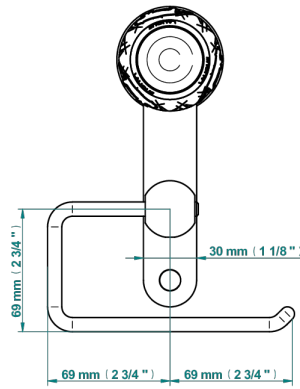

PANTHERE CLEAR CRYSTAL

A2H-538A

Toilet paper holder, single mount without cover

46078

09/08/2021

CHARACTERISTIC

- Panthère Clear crystal
- Toilet paper holder, single mount without cover

AVAILABLE FINITIONS

Black ceram - D30
Blush PVD - H62
Brass color PVD - H49
Brown bronze color PVD - F33
Chrome polished - A02
Chrome polished / gold polished - G02

Copper antique matt, coated - H07
Gold color PVD - H52
Gold mat - F07
Gold polished - F01
Graphite PVD - H64
Light coated bronze - D01

Matt Umber PVD - H67
Matt blush PVD - H60
Matt brass color PVD - H50
Matt brown bronze color PVD - F34
Matt chrome (American satin) - C02
Matt gold color PVD - H53

Matt graphite PVD - H65
Matt nickel (American satin) - C01
Matt nickel color PVD - H56
Nickel antique / Sovereign - H28
Nickel color PVD - H55
Nickel polished - B01

Soft gold - F30
Soft matt gold - F31
Umber PVD - H66