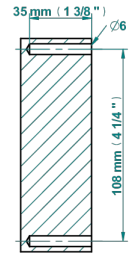

PANTHERE CLEAR CRYSTAL

A2H-538A

Toilet paper holder, single mount without cover

46078

09/08/2021

CHARACTERISTIC

- Panthère Clear crystal
- Toilet paper holder, single mount without cover

AVAILABLE FINITIONS

Black ceram - D30
Blush PVD - H62
Brass color PVD - H49
Brown bronze color PVD - F33
Chrome polished - A02
Chrome polished / gold polished - G02

Copper antique matt, coated - H07
Gold color PVD - H52
Gold mat - F07
Gold polished - F01
Graphite PVD - H64
Light coated bronze - D01

Matt Umber PVD - H67
Matt blush PVD - H60
Matt brass color PVD - H50
Matt brown bronze color PVD - F34
Matt chrome (American satin) - C02
Matt gold color PVD - H53

Matt graphite PVD - H65
Matt nickel (American satin) - C01
Matt nickel color PVD - H56
Nickel antique / Sovereign - H28
Nickel color PVD - H55
Nickel polished - B01

Soft gold - F30
Soft matt gold - F31
Umber PVD - H66