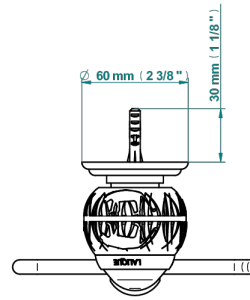

PANTHERE CLEAR CRYSTAL

A2H-538A

Toilet paper holder, single mount without cover

46078

09/08/2021

CHARACTERISTIC

- Panthère Clear crystal
- Toilet paper holder, single mount without cover

AVAILABLE FINITIONS

Black ceram - D30
Blush PVD - H62
Brass color PVD - H49
Brown bronze color PVD - F33
Chrome polished - A02
Chrome polished / gold polished - G02

Copper antique matt, coated - H07
Gold color PVD - H52
Gold mat - F07
Gold polished - F01
Graphite PVD - H64
Light coated bronze - D01

Matt Umber PVD - H67
Matt blush PVD - H60
Matt brass color PVD - H50
Matt brown bronze color PVD - F34
Matt chrome (American satin) - C02
Matt gold color PVD - H53

Matt graphite PVD - H65
Matt nickel (American satin) - C01
Matt nickel color PVD - H56
Nickel antique / Sovereign - H28
Nickel color PVD - H55
Nickel polished - B01

Soft gold - F30
Soft matt gold - F31
Umber PVD - H66