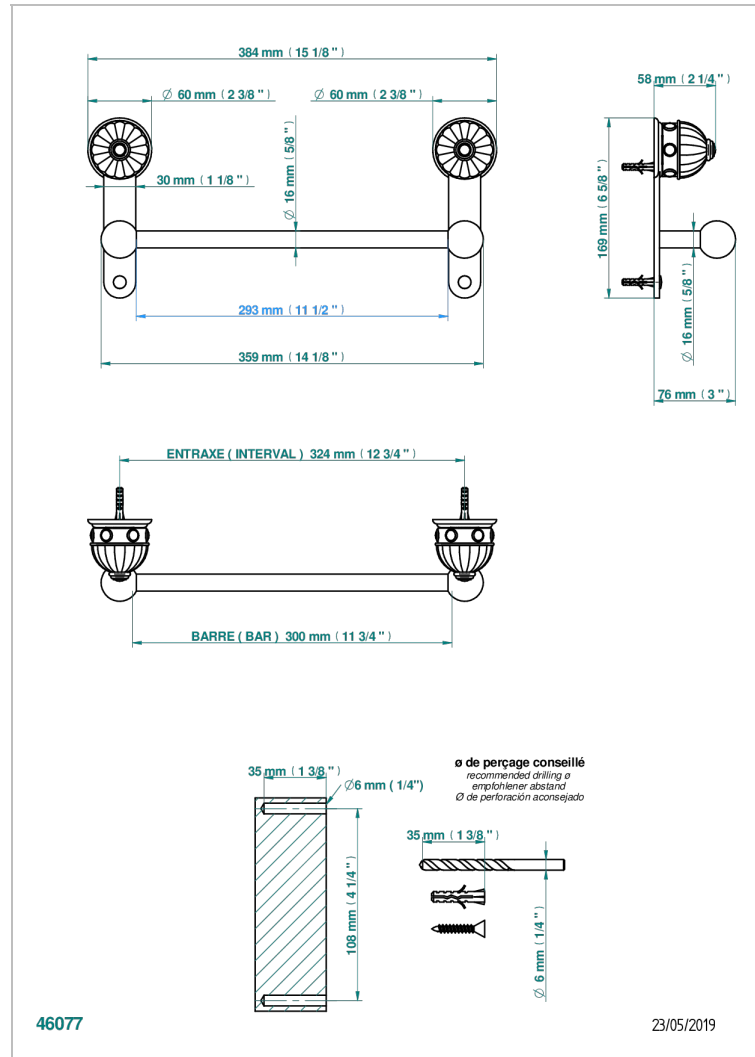

CHEVERNY BLACK ONYX

U1V-514/30

Towel bar, 12" long

CHARACTERISTIC

- Cheverny black Onyx
- Towel bar, 12" long

AVAILABLE FINITIONS

Black ceram - D30
Blush PVD - H62
Brass color PVD - H49
Brown bronze color PVD - F33
Chrome polished - A02
Chrome polished / gold polished - G02