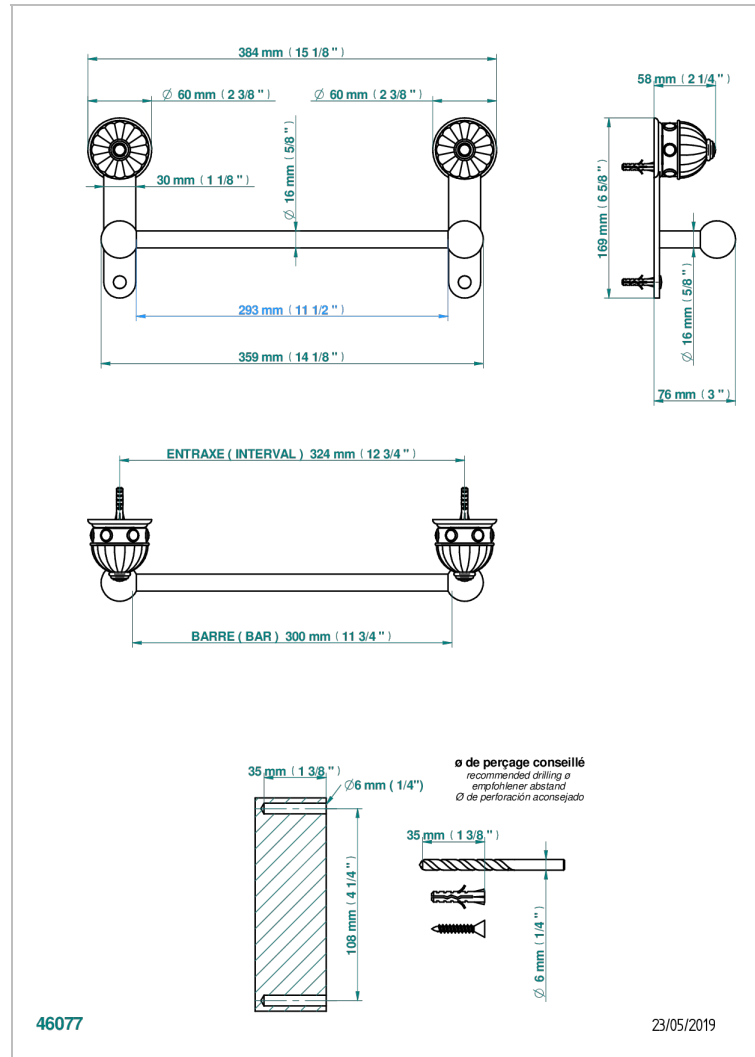

CHEVERNY BLACK ONYX

U1V-514/30

Towel bar, 12" long

CHARACTERISTIC

- Cheverny black Onyx
- Towel bar, 12" long

AVAILABLE FINITIONS

Antique nickel - H28
Black ceram - D30
Blush PVD - H62
Brass color PVD - H49
Brown bronze color PVD - F33
Gold color PVD - H52