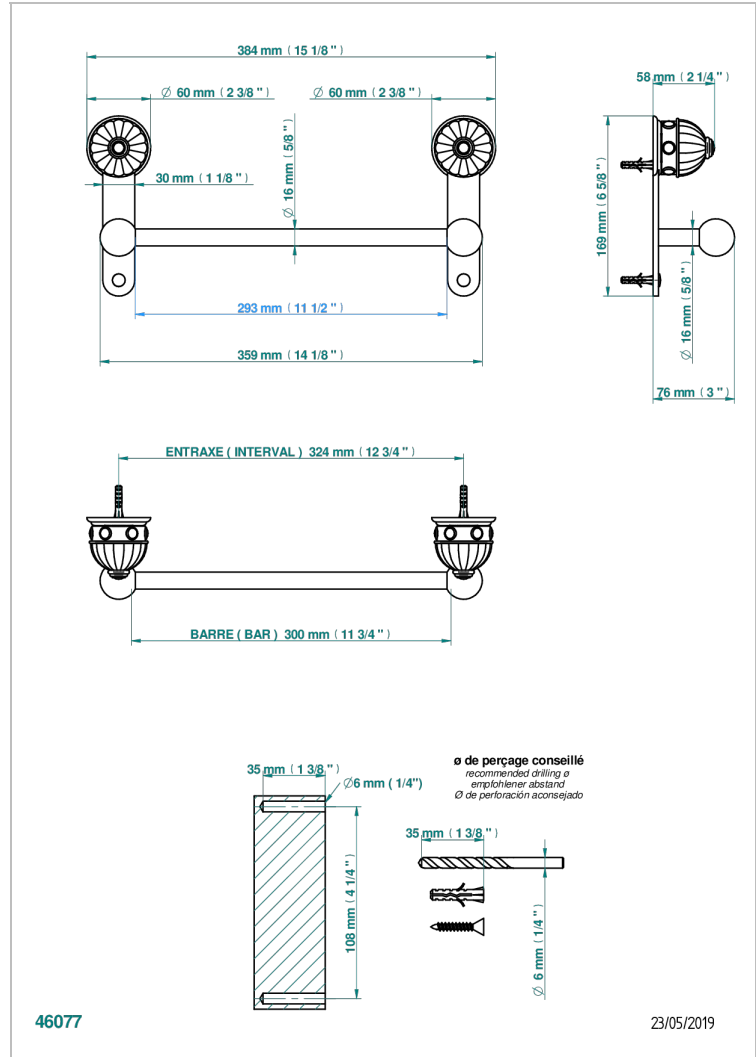

CHEVERNY BLACK ONYX

U1V-514/30

Towel bar, 12" long

CHARACTERISTIC

- Cheverny black Onyx
- Towel bar, 12" long

AVAILABLE FINITIONS

Antique nickel - H28
Black ceram - D30
Blush PVD - H62
Brass color PVD - H49
Brown bronze color PVD - F33
Gold color PVD - H52