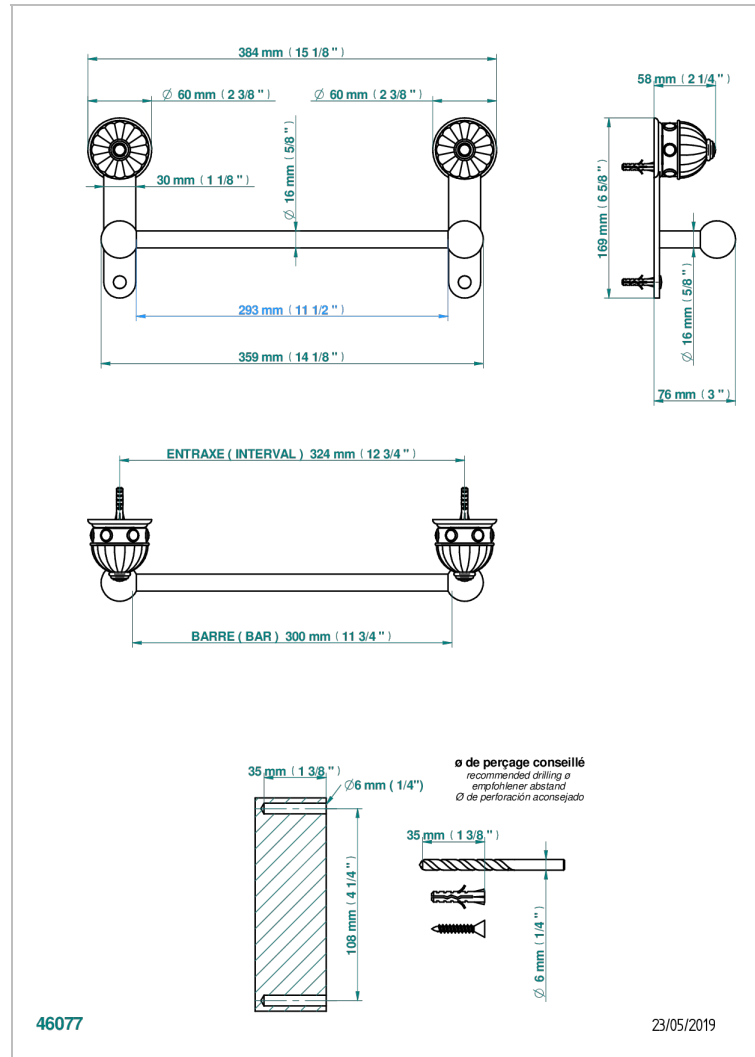

AMBOISE BLACK ONYX

A1M-514/30

Towel bar, 12" long

CHARACTERISTIC

- Amboise Black Onyx
- Towel bar, 12" long

AVAILABLE FINITIONS

Black ceram - D30
Blush PVD - H62
Brass color PVD - H49
Brown bronze color PVD - F33
Chrome polished - A02
Chrome polished / gold polished - G02