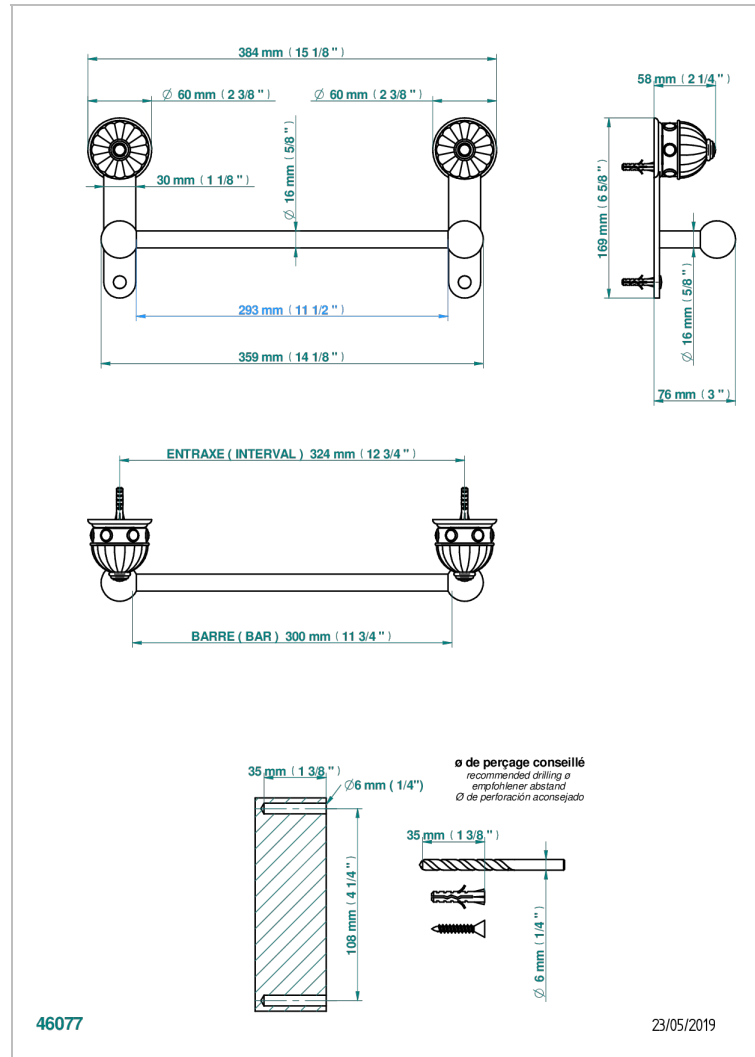

AMBOISE BLACK ONYX

A1M-514/30

Towel bar, 12" long

CHARACTERISTIC

- Amboise Black Onyx
- Towel bar, 12" long

AVAILABLE FINITIONS

Antique nickel - H28
Black ceram - D30
Blush PVD - H62
Brass color PVD - H49
Brown bronze color PVD - F33
Gold color PVD - H52