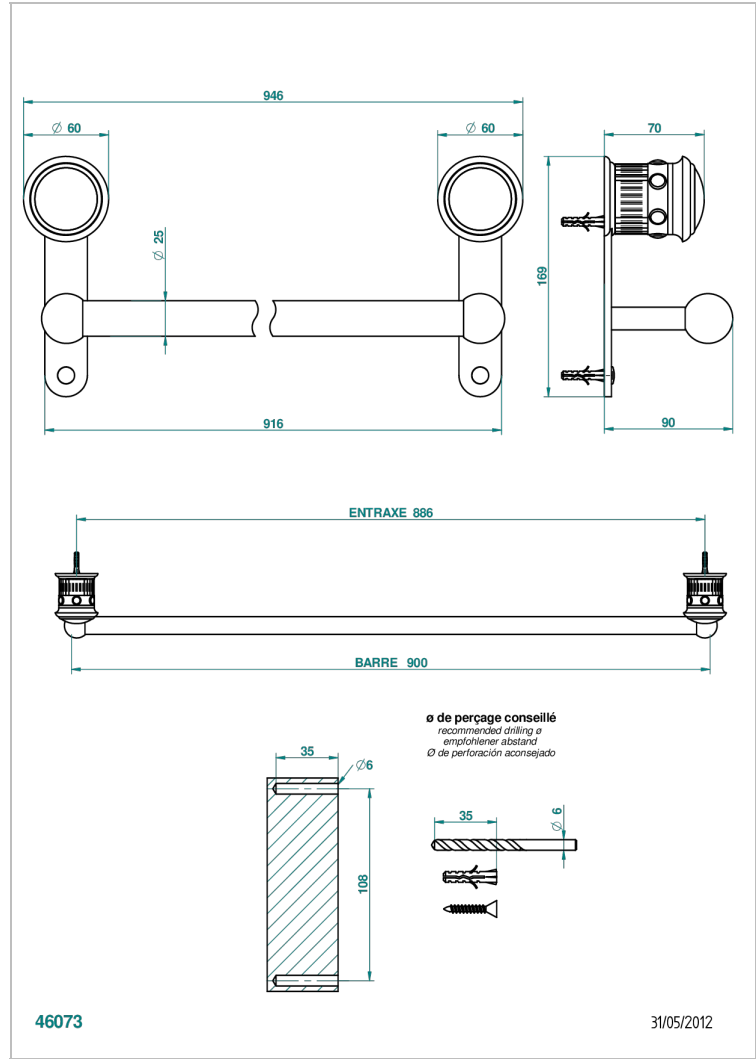

TROCADERO MALACHITE

U7A-526

Bath towel holder, length: 900 mm

THG[®]
PARIS

CHARACTERISTIC

- Trocadéro Malachite
- Bath towel holder, length: 900 mm

AVAILABLE FINITIONS

Antique nickel - H28
Black ceram - D30
Blush PVD - H62
Brass color PVD - H49
Brown bronze color PVD - F33
Gold color PVD - H52