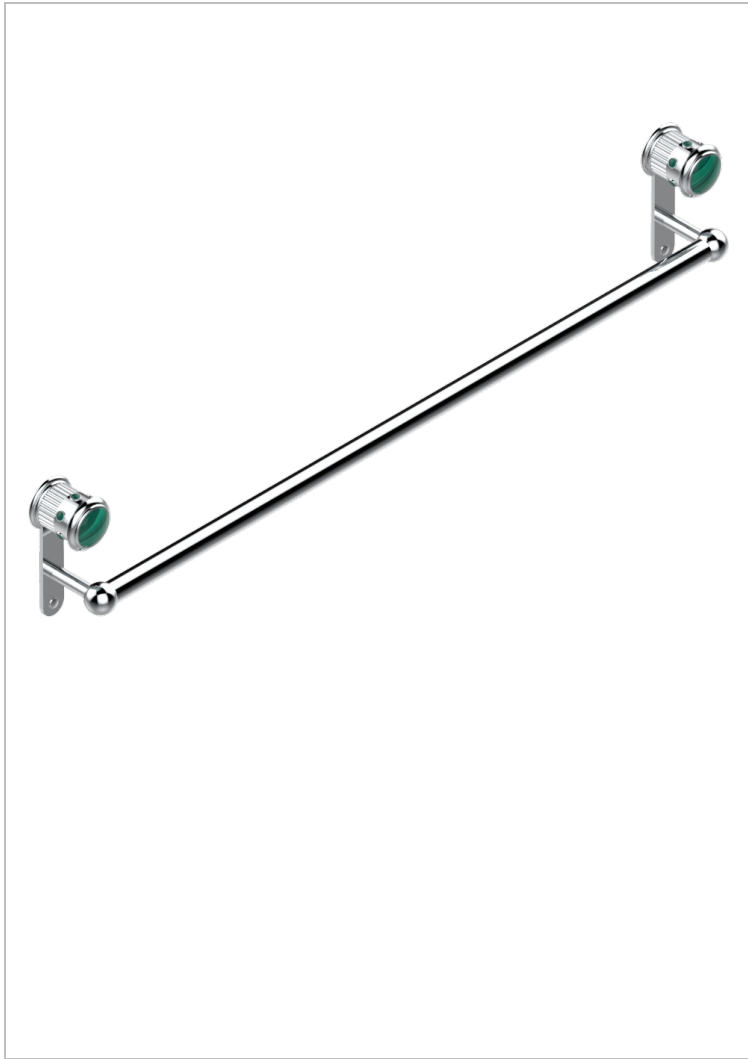

TROCADERO MALACHITE

U7A-526

Bath towel holder, length: 900 mm

THG[®]
PARIS

CHARACTERISTIC

- Trocadéro Malachite
- Bath towel holder, length: 900 mm

AVAILABLE FINITIONS

Antique nickel - H28
Black ceram - D30
Blush PVD - H62
Brass color PVD - H49
Brown bronze color PVD - F33
Gold color PVD - H52

Graphite PVD - H64
Matt Umber PVD - H67
Matt blush PVD - H60
Matt brass color PVD - H50
Matt brown bronze color PVD - F34
Matt chrome - C02

Matt gold - F07
Matt gold color PVD - H53
Matt graphite PVD - H65
Matt nickel (color finish) - C01
Matt nickel color PVD - H56
Nickel color PVD - H55

Polished chrome (color finish) - A02
Polished chrome / Polished gold (color finish) - G02
Polished gold (color finish) - F01
Polished nickel - B01
Soft gold - F30
Soft matt gold - F31
Umber PVD - H66