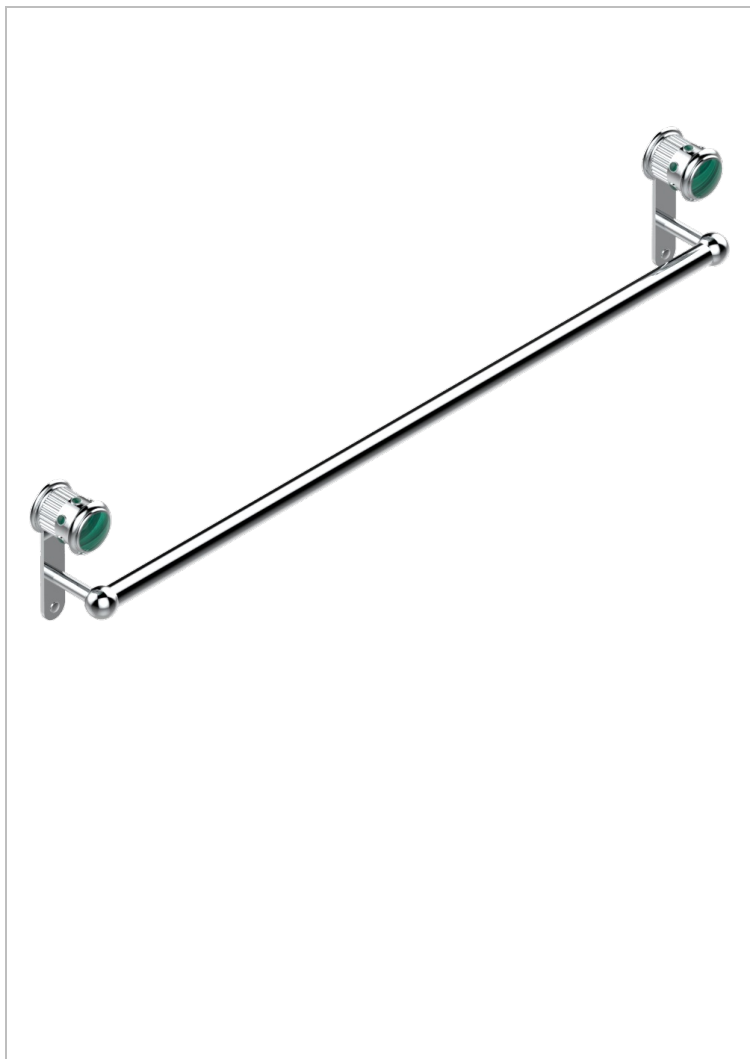

# TROCADERO MALACHITE

U7A-526

Bath towel holder, length: 900 mm

THG<sup>®</sup>  
PARIS

## CHARACTERISTIC

- Trocadéro Malachite
- Bath towel holder, length: 900 mm

## AVAILABLE FINITIONS

Antique nickel - H28  
Black ceram - D30  
Blush PVD - H62  
Brass color PVD - H49  
Brown bronze color PVD - F33  
Gold color PVD - H52

Graphite PVD - H64  
Matt Umber PVD - H67  
Matt blush PVD - H60  
Matt brass color PVD - H50  
Matt brown bronze color PVD - F34  
Matt chrome - C02