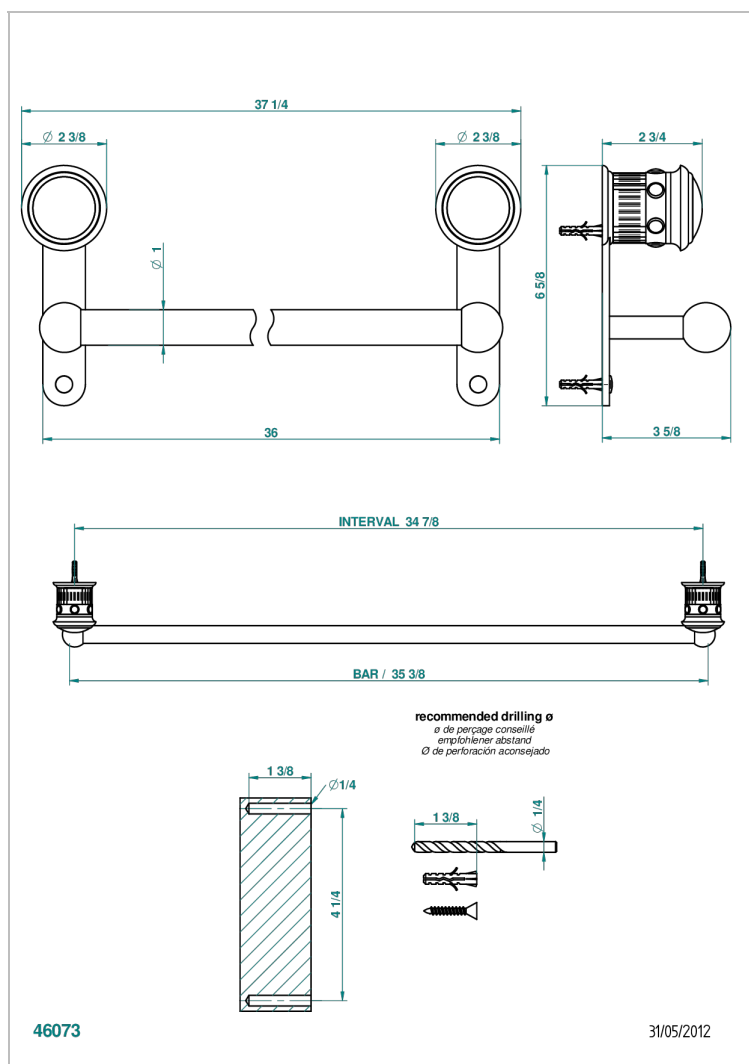

# TROCADERO MALACHITE

U7A-526

Bath towel holder, length: 900 mm

THG<sup>®</sup>  
PARIS

## CHARACTERISTIC

- Trocadéro Malachite
- Bath towel holder, length: 900 mm