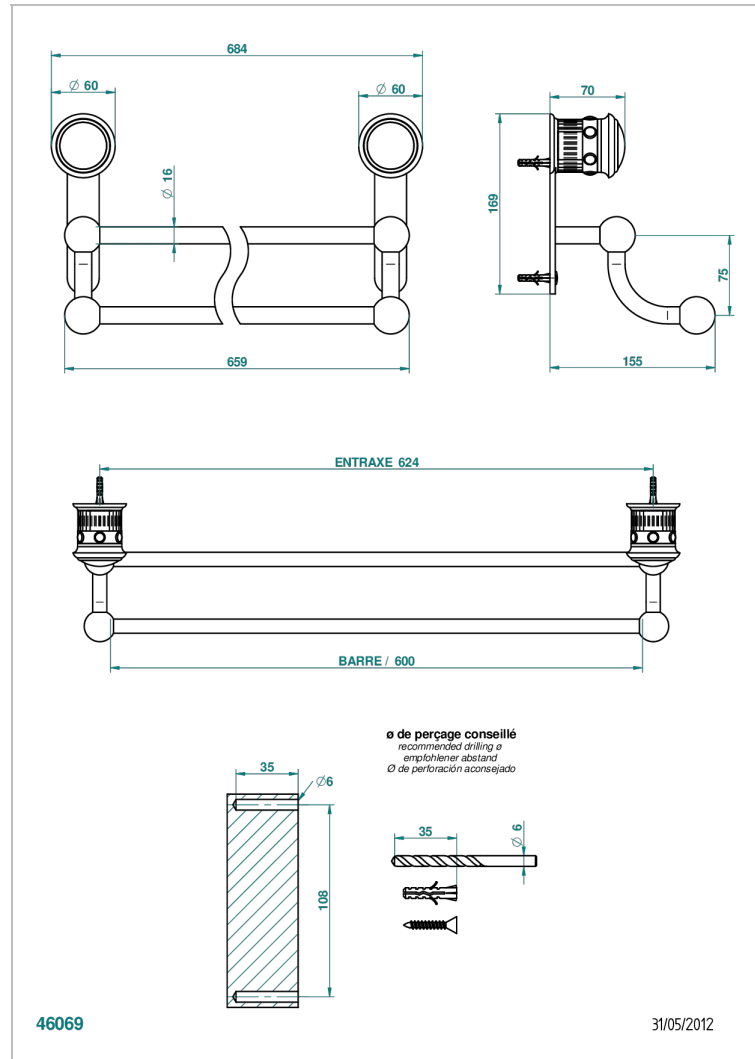

TROCADERO MALACHITE

U7A-516/60

Double towel bar, 24" long

CHARACTERISTIC

- Trocadéro Malachite
- Double towel bar, 24" long

AVAILABLE FINITIONS

Black ceram - D30
Blush PVD - H62
Brass color PVD - H49
Brown bronze color PVD - F33
Chrome polished - A02
Chrome polished / gold polished - G02

Matt nickel color PVD - H56
Nickel antique / Sovereign - H28
Nickel color PVD - H55
Nickel polished - B01
Soft gold - F30
Soft matt gold - F31

Umber PVD - H66