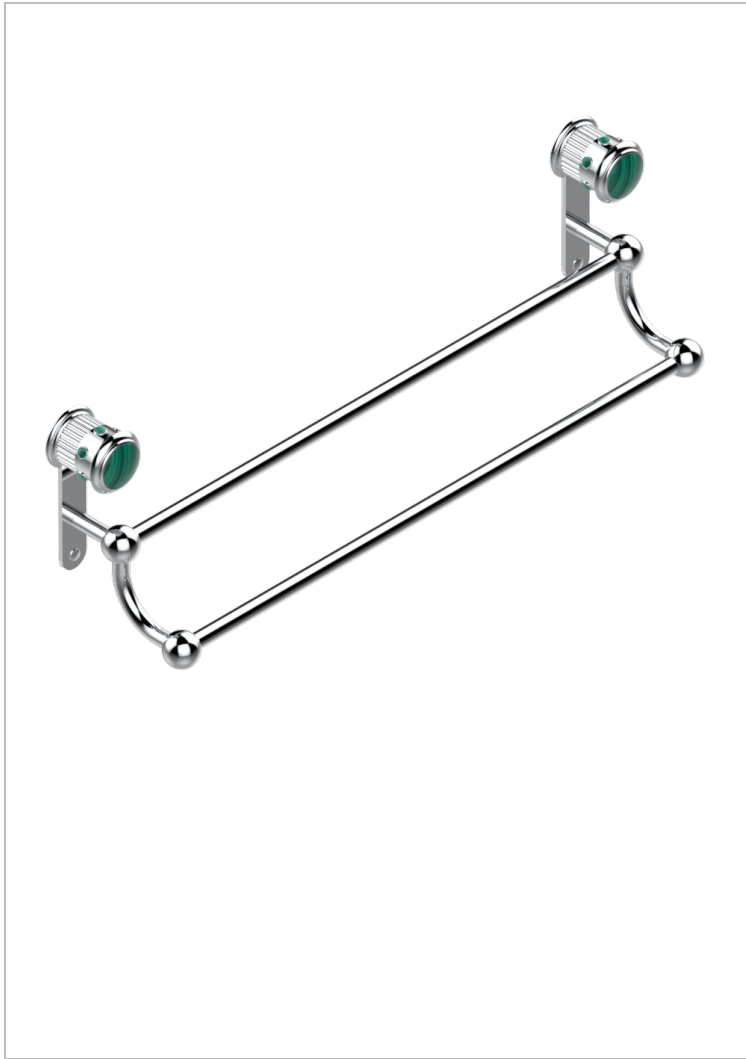

TROCADERO MALACHITE

U7A-516/60

Double towel bar, 24" long

CHARACTERISTIC

- Trocadéro Malachite
- Double towel bar, 24" long

AVAILABLE FINITIONS

Black ceram - D30
Blush PVD - H62
Brass color PVD - H49
Brown bronze color PVD - F33
Chrome polished - A02
Chrome polished / gold polished - G02

Gold color PVD - H52
Gold mat - F07
Gold polished - F01
Graphite PVD - H64
Matt Umber PVD - H67
Matt blush PVD - H60

Matt brass color PVD - H50
Matt brown bronze color PVD - F34
Matt chrome (American satin) - C02
Matt gold color PVD - H53
Matt graphite PVD - H65
Matt nickel (American satin) - C01

Matt nickel color PVD - H56
Nickel antique / Sovereign - H28
Nickel color PVD - H55
Nickel polished - B01
Soft gold - F30
Soft matt gold - F31

Umber PVD - H66