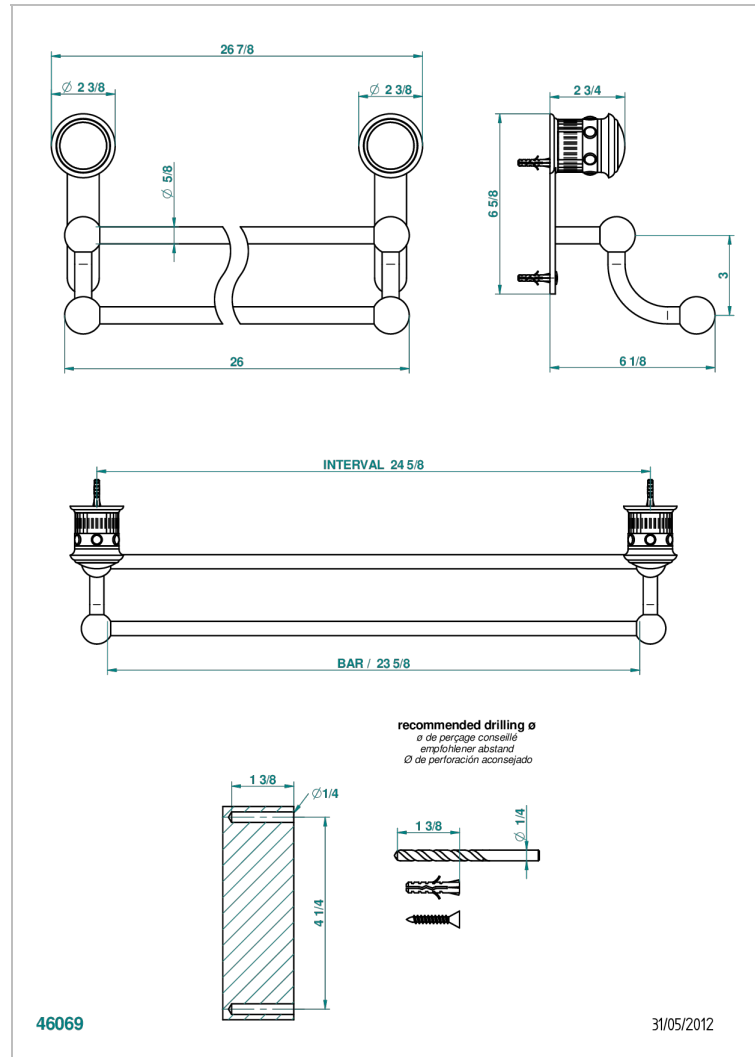

# TROCADERO MALACHITE

U7A-516/60

Double towel bar, 24" long

## CHARACTERISTIC

- Trocadéro Malachite
- Double towel bar, 24" long