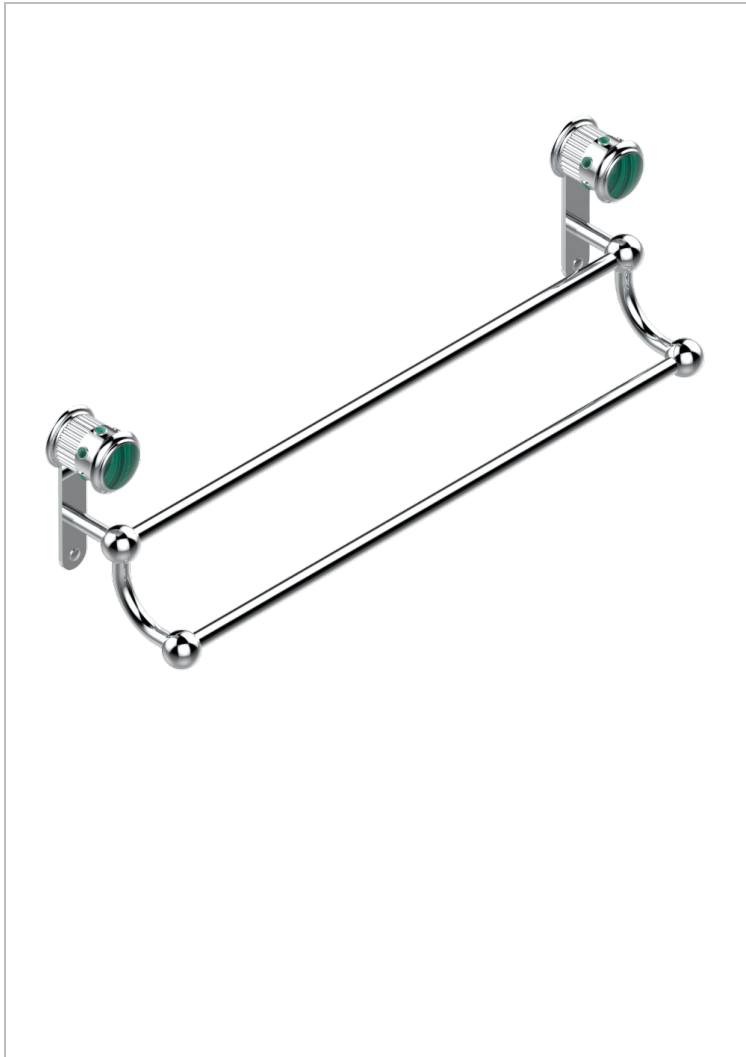

# TROCADERO MALACHITE

U7A-516/60

Double towel bar, 24" long

## CHARACTERISTIC

- Trocadéro Malachite
- Double towel bar, 24" long

## AVAILABLE FINITIONS

Black ceram - D30  
 Blush PVD - H62  
 Brass color PVD - H49  
 Brown bronze color PVD - F33  
 Chrome polished - A02  
 Chrome polished / gold polished - G02

Gold color PVD - H52  
 Gold mat - F07  
 Gold polished - F01  
 Graphite PVD - H64  
 Matt Umber PVD - H67  
 Matt blush PVD - H60

Matt brass color PVD - H50  
 Matt brown bronze color PVD - F34  
 Matt chrome (American satin) - C02  
 Matt gold color PVD - H53  
 Matt graphite PVD - H65  
 Matt nickel (American satin) - C01

Matt nickel color PVD - H56  
 Nickel antique / Sovereign - H28  
 Nickel color PVD - H55  
 Nickel polished - B01  
 Soft gold - F30  
 Soft matt gold - F31