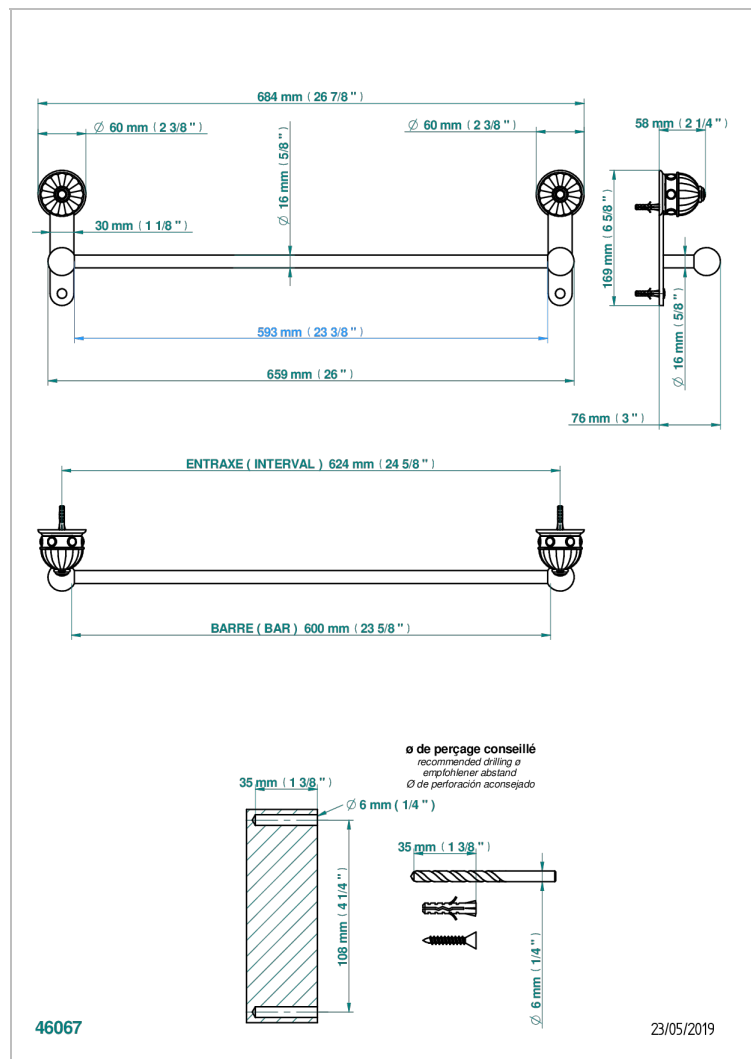

# CHEVERNY RED JASPER

A1U-514/60

Towel bar, 24" long

## CHARACTERISTIC

- Cheverny red Jasper
- Towel bar, 24" long