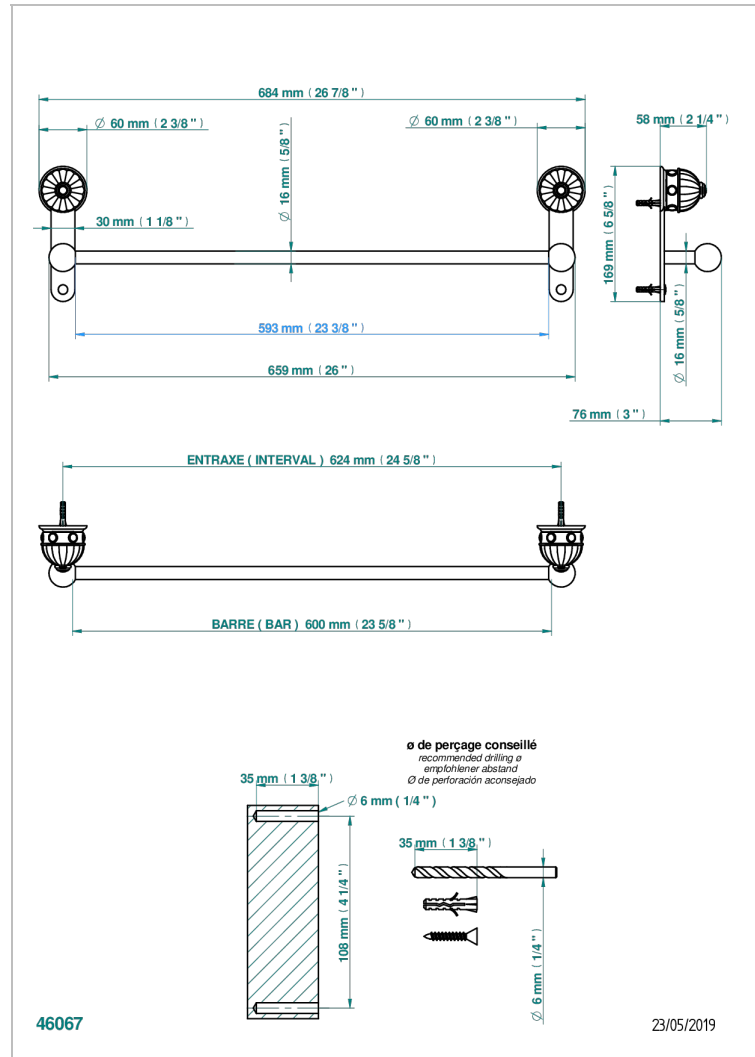

CHEVERNY RED JASPER

A1U-514/60

Single towel rail, fixed rail, length: 600 mm

CHARACTERISTIC

- Cheverny red Jasper
- Single towel rail, fixed rail, length: 600 mm

AVAILABLE FINITIONS

Antique nickel - H28
Black ceram - D30
Blush PVD - H62
Brass color PVD - H49
Brown bronze color PVD - F33
Gold color PVD - H52