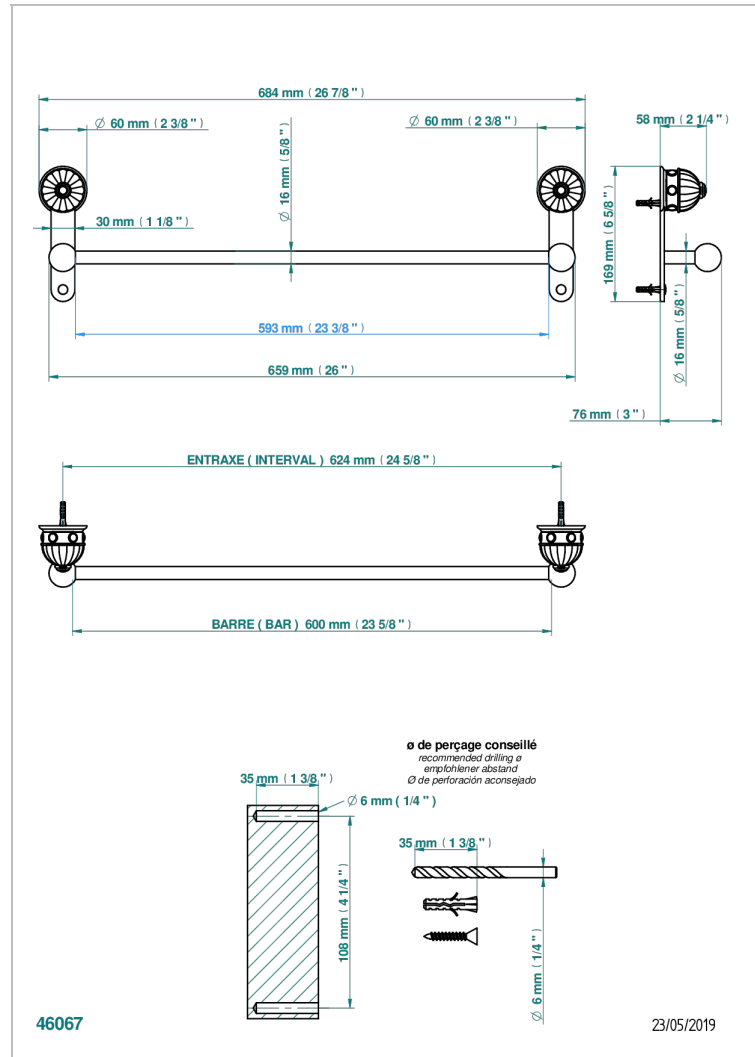

AMBOISE RED JASPER

A1L-514/60

Towel bar, 24" long

CHARACTERISTIC

- Amboise Red Jasper
- Towel bar, 24" long

AVAILABLE FINITIONS

Black ceram - D30
Blush PVD - H62
Brass color PVD - H49
Brown bronze color PVD - F33
Chrome polished - A02
Chrome polished / gold polished - G02