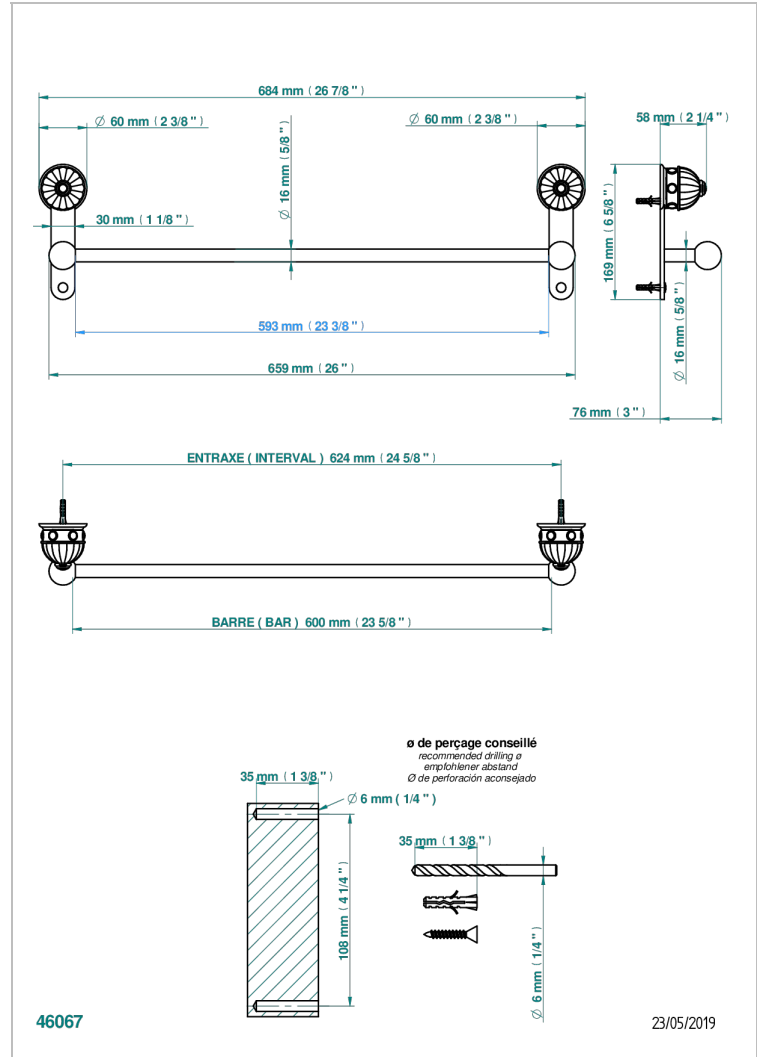

AMBOISE RED JASPER

A1L-514/60

Single towel rail, fixed rail, length: 600 mm

CHARACTERISTIC

- Amboise Red Jasper
- Single towel rail, fixed rail, length: 600 mm

AVAILABLE FINITIONS

Antique nickel - H28
Black ceram - D30
Blush PVD - H62
Brass color PVD - H49
Brown bronze color PVD - F33
Gold color PVD - H52