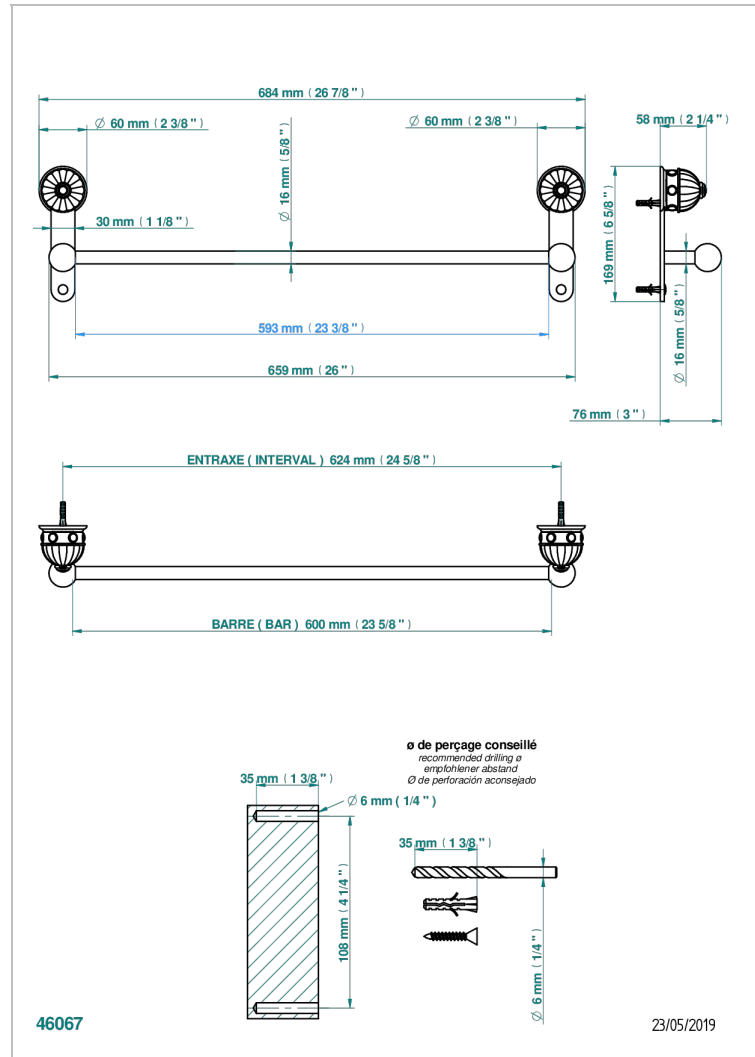

AMBOISE RED JASPER

A1L-514/60

Single towel rail, fixed rail, length: 600 mm

CHARACTERISTIC

- Amboise Red Jasper
- Single towel rail, fixed rail, length: 600 mm

AVAILABLE FINITIONS

Antique nickel - H28
Black ceram - D30
Blush PVD - H62
Brass color PVD - H49
Brown bronze color PVD - F33
Gold color PVD - H52