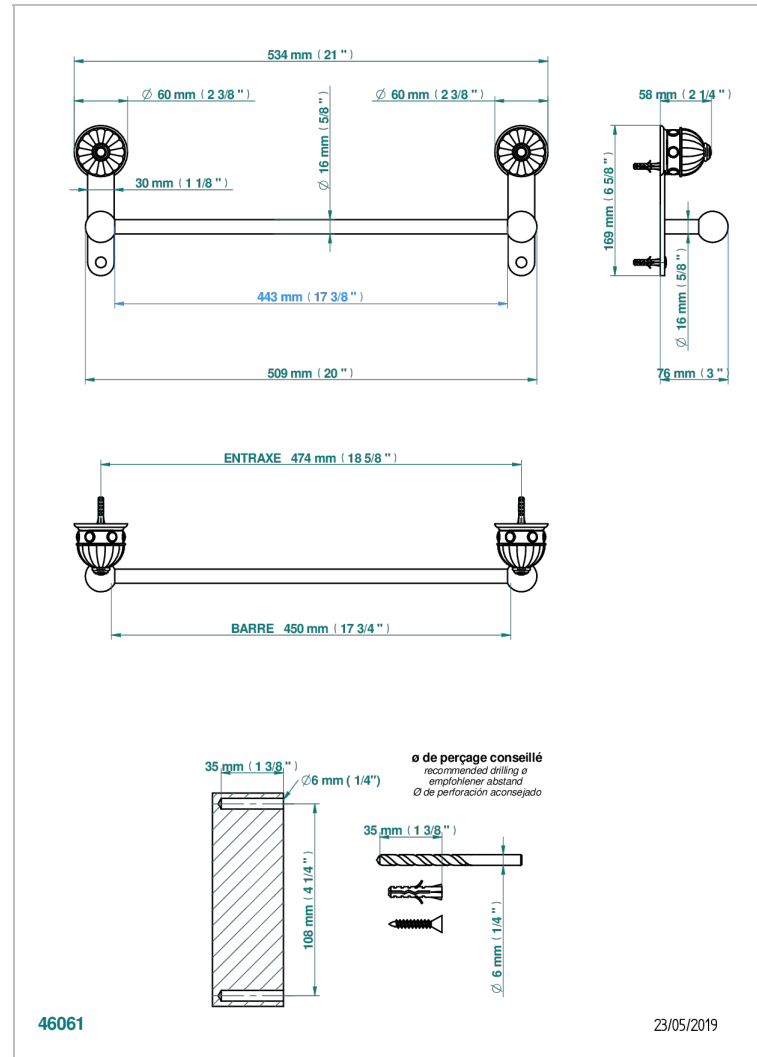

CHEVERNY JASPE ROJO

A1U-514/45

Single towel rail, fixed rail, length: 450 mm

THG[®]
PARIS

CARACTERÍSTICAS

- Cheverny Jaspe Rojo
- Single towel rail, fixed rail, length: 450 mm

ACABADOS DISPONIBLES

Cerámica negra mate - D30
Cromo - A02
Cromo / dorado - G02
Cromo mate - C02
Dorado - F01
Dorado mate - F07