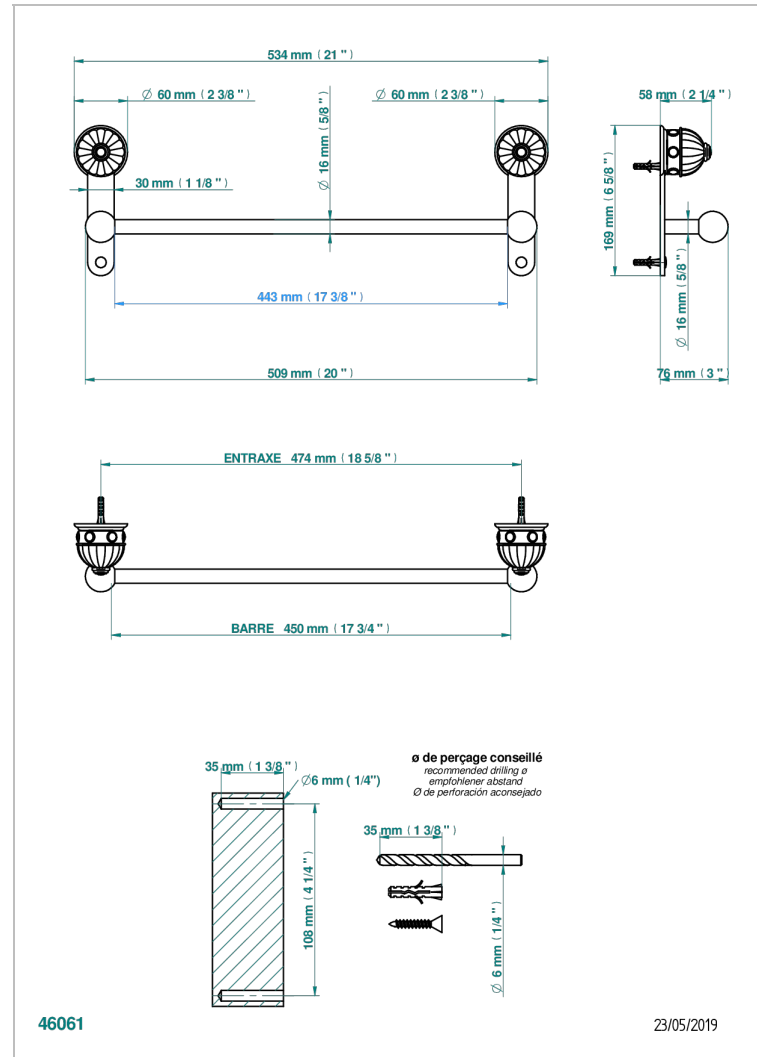

CHEVERNY RED JASPER

A1U-514/45

Towel bar, 18" long

CHARACTERISTIC

- Cheverny red Jasper
- Towel bar, 18" long

AVAILABLE FINITIONS

Black ceram - D30
Blush PVD - H62
Brass color PVD - H49
Brown bronze color PVD - F33
Chrome polished - A02
Chrome polished / gold polished - G02