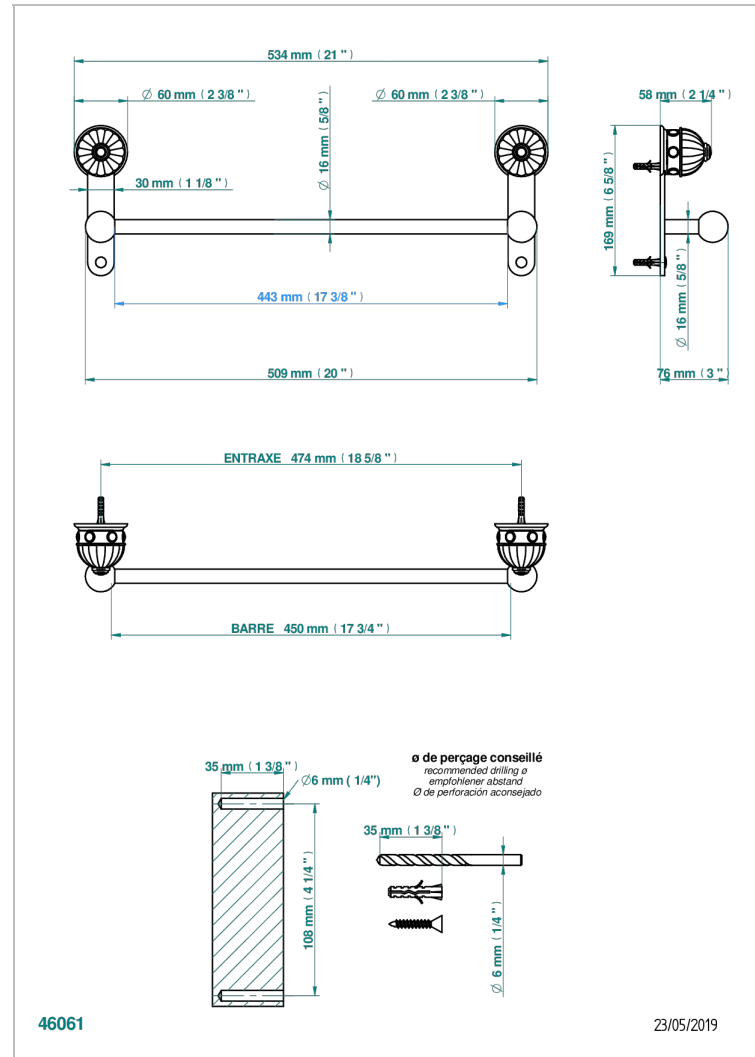

# CHEVERNY JASPE ROJO

A1U-514/45

Single towel rail, fixed rail, length: 450 mm

THG<sup>®</sup>  
PARIS

## CARACTERÍSTICAS

- Cheverny Jaspe Rojo
- Single towel rail, fixed rail, length: 450 mm