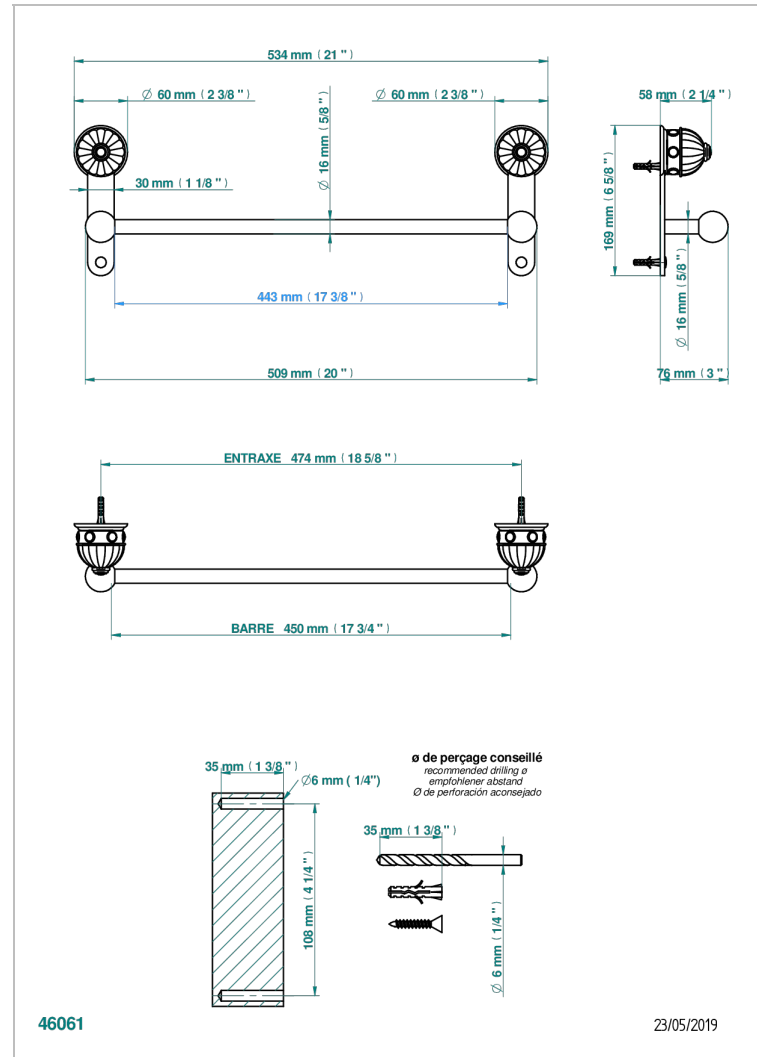

# CHEVERNY RED JASPER

A1U-514/45

Single towel rail, fixed rail, length: 450 mm

## CHARACTERISTIC

- Cheverny red Jasper
- Single towel rail, fixed rail, length: 450 mm