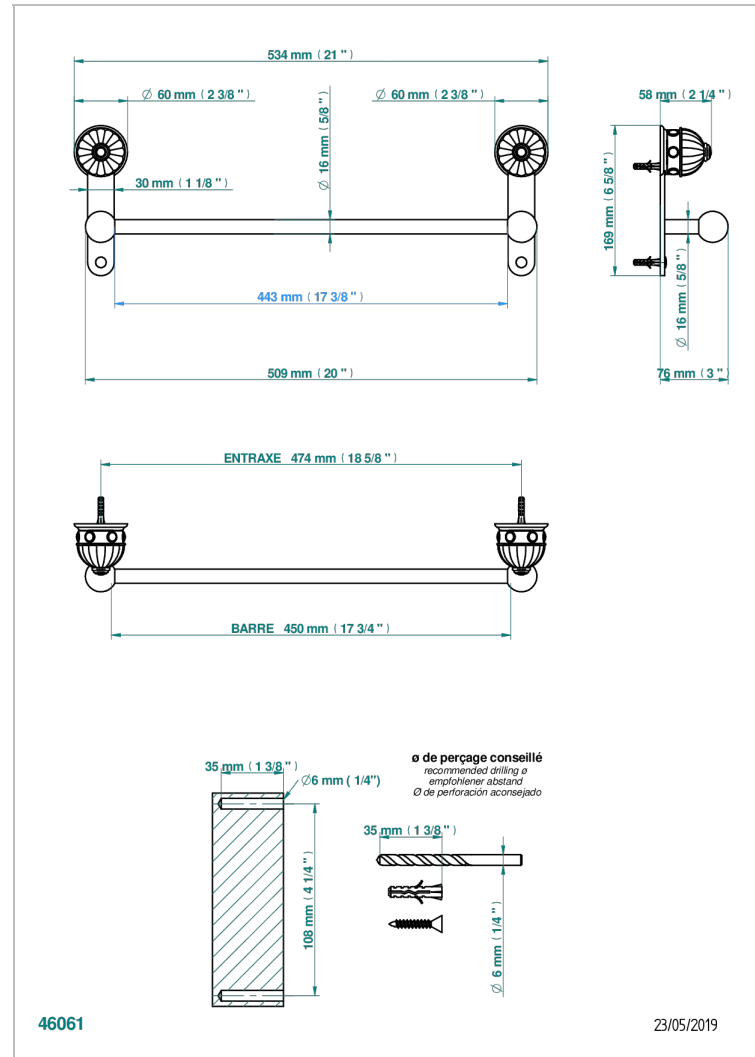

CHEVERNY RED JASPER

A1U-514/45

Single towel rail, fixed rail, length: 450 mm

CHARACTERISTIC

- Cheverny red Jasper
- Single towel rail, fixed rail, length: 450 mm

AVAILABLE FINITIONS

Antique nickel - H28
Black ceram - D30
Blush PVD - H62
Brass color PVD - H49
Brown bronze color PVD - F33
Gold color PVD - H52