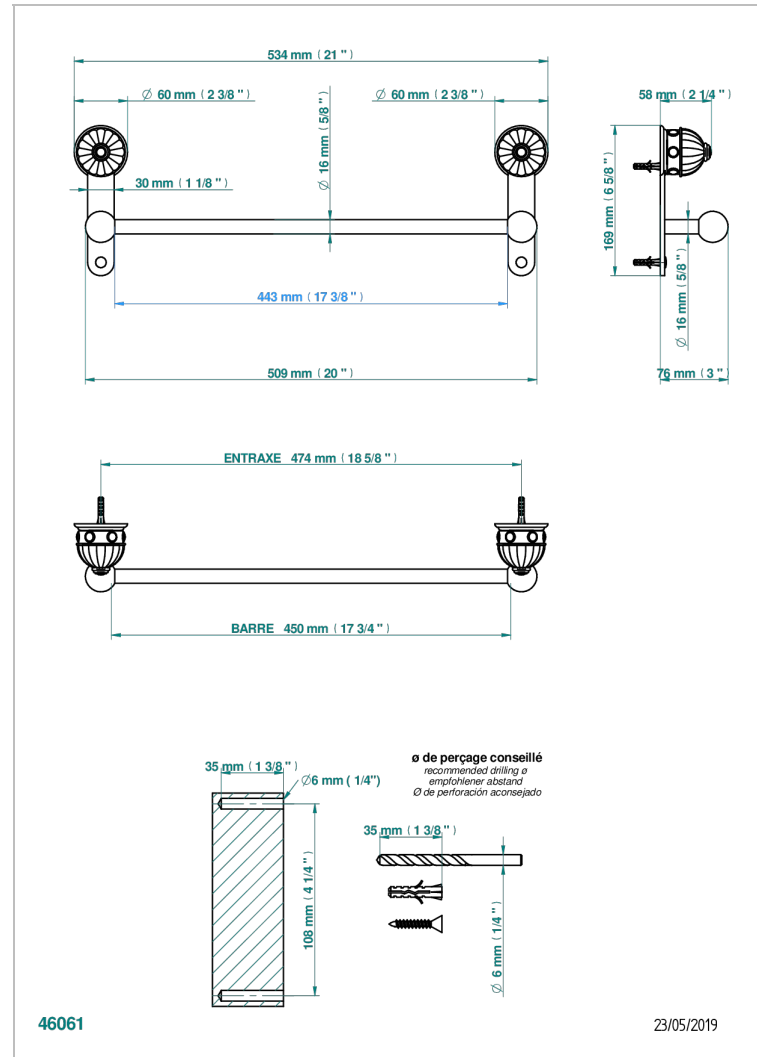

# AMBOISE JASPE ROJO

A1L-514/45

Single towel rail, fixed rail, length: 450 mm

## CARACTERÍSTICAS

- Amboise Jaspe Rojo
- Single towel rail, fixed rail, length: 450 mm