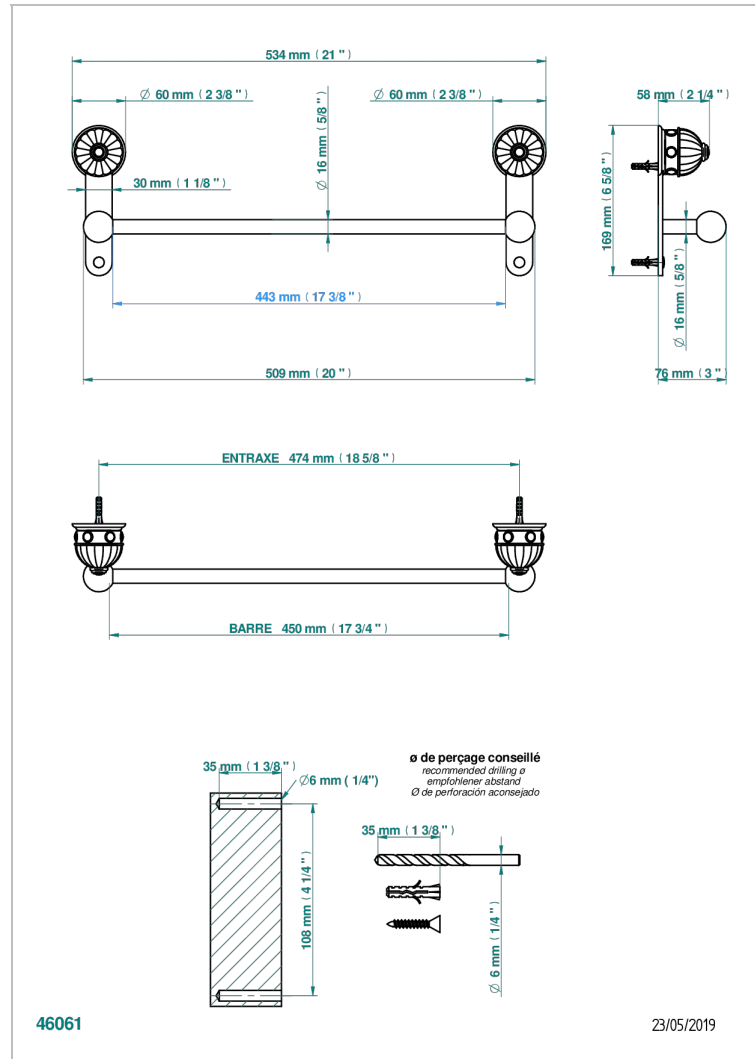

# AMBOISE RED JASPER

A1L-514/45

Towel bar, 18" long

## CHARACTERISTIC

- Amboise Red Jasper
- Towel bar, 18" long