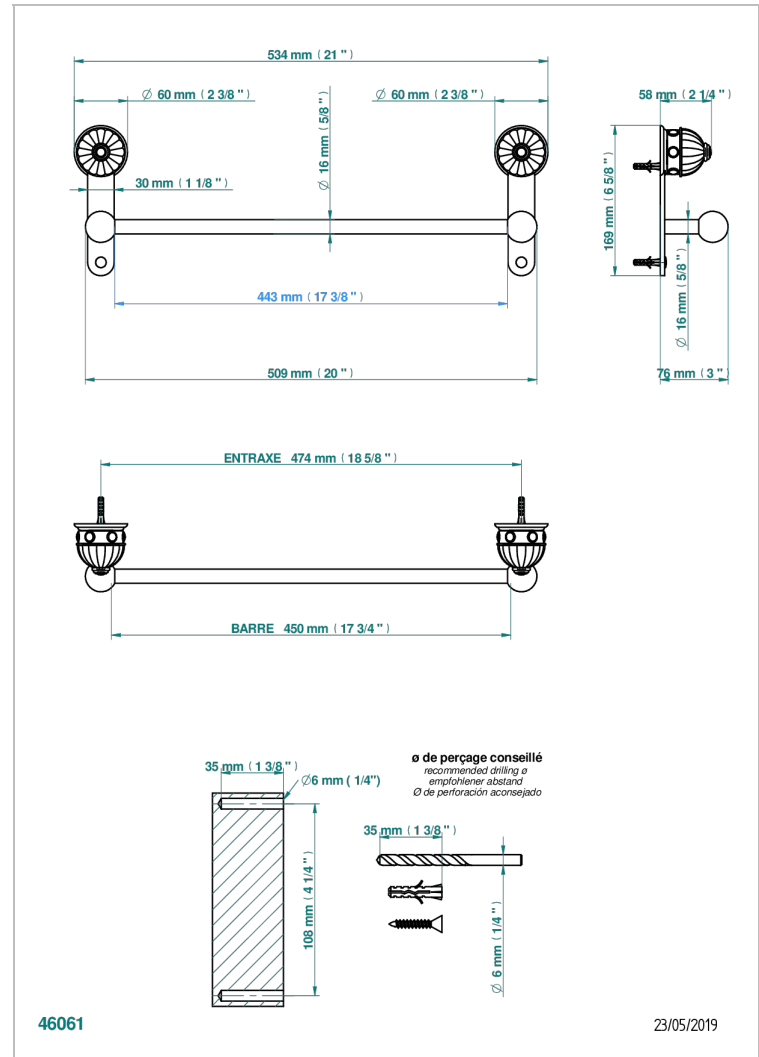

AMBOISE JASPE ROJO

A1L-514/45

Single towel rail, fixed rail, length: 450 mm

CARACTERÍSTICAS

- Amboise Jaspe Rojo
- Single towel rail, fixed rail, length: 450 mm

ACABADOS DISPONIBLES

Cerámica negra mate - D30
Cromo - A02
Cromo / dorado - G02
Cromo mate - C02
Dorado - F01
Dorado mate - F07