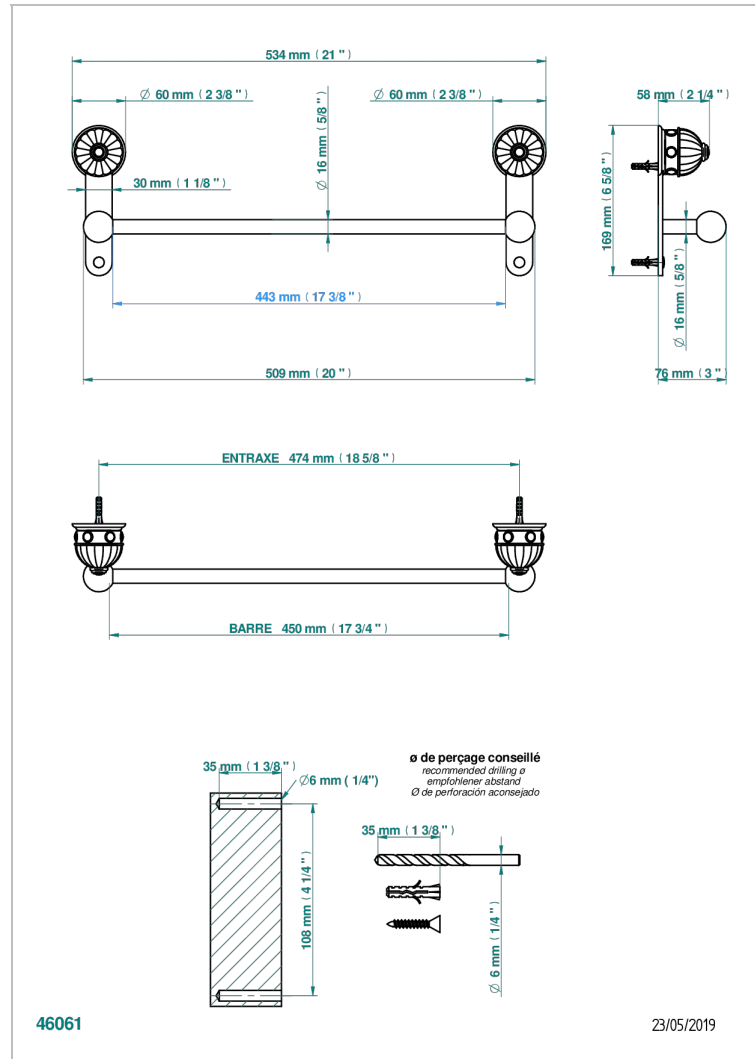

AMBOISE RED JASPER

A1L-514/45

Single towel rail, fixed rail, length: 450 mm

CHARACTERISTIC

- Amboise Red Jasper
- Single towel rail, fixed rail, length: 450 mm

AVAILABLE FINITIONS

Antique nickel - H28
Black ceram - D30
Blush PVD - H62
Brass color PVD - H49
Brown bronze color PVD - F33
Gold color PVD - H52