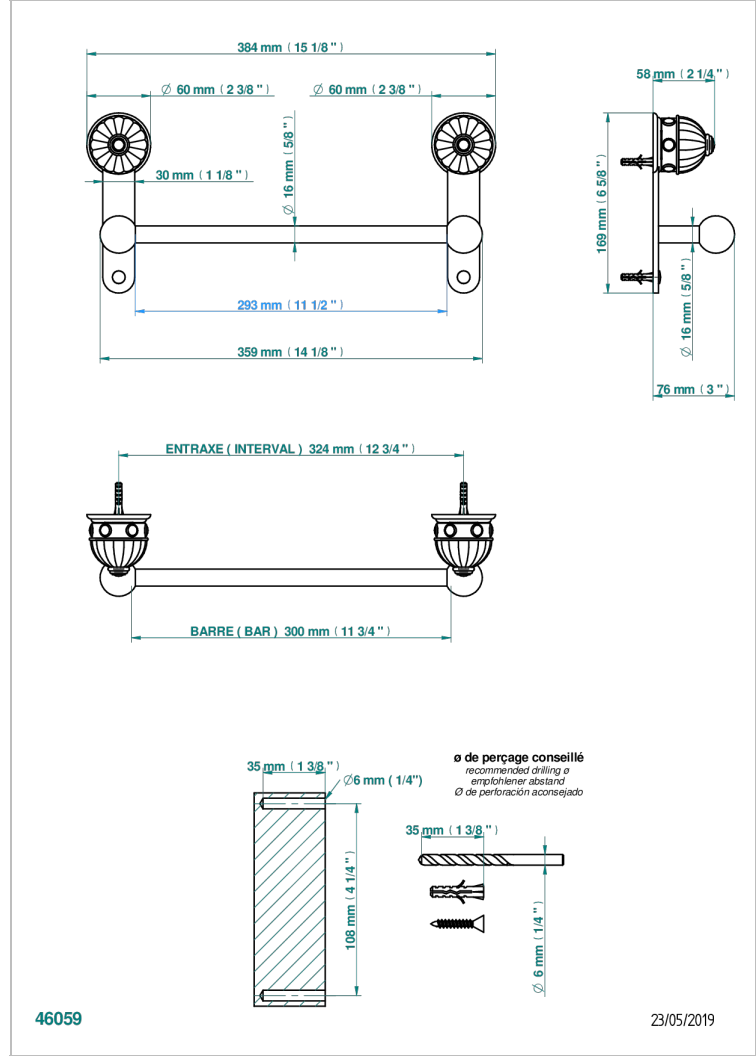

CHEVERNY RED JASPER

A1U-514/30

Towel bar, 12" long

THG[®]
PARIS

CHARACTERISTIC

- Cheverny red Jasper
- Towel bar, 12" long

AVAILABLE FINITIONS

Antique nickel - H28
Black ceram - D30
Blush PVD - H62
Brass color PVD - H49
Brown bronze color PVD - F33
Gold color PVD - H52