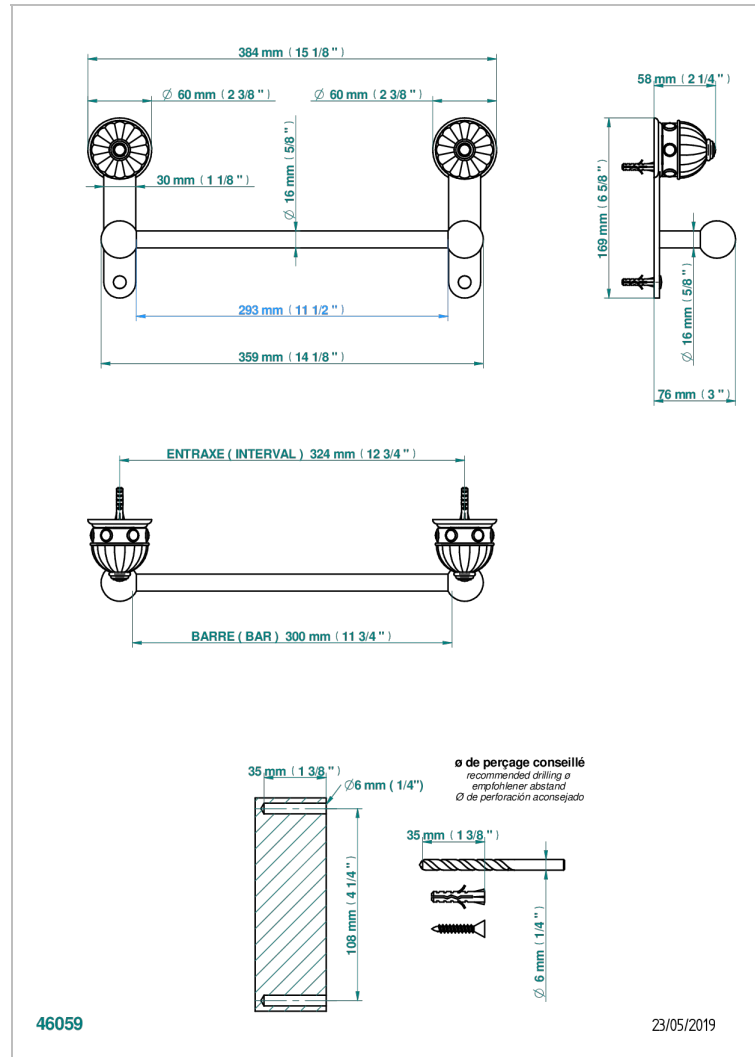

CHEVERNY RED JASPER

A1U-514/30

Towel bar, 12" long

CHARACTERISTIC

- Cheverny red Jasper
- Towel bar, 12" long

AVAILABLE FINITIONS

Antique nickel - H28
Black ceram - D30
Blush PVD - H62
Brass color PVD - H49
Brown bronze color PVD - F33
Gold color PVD - H52