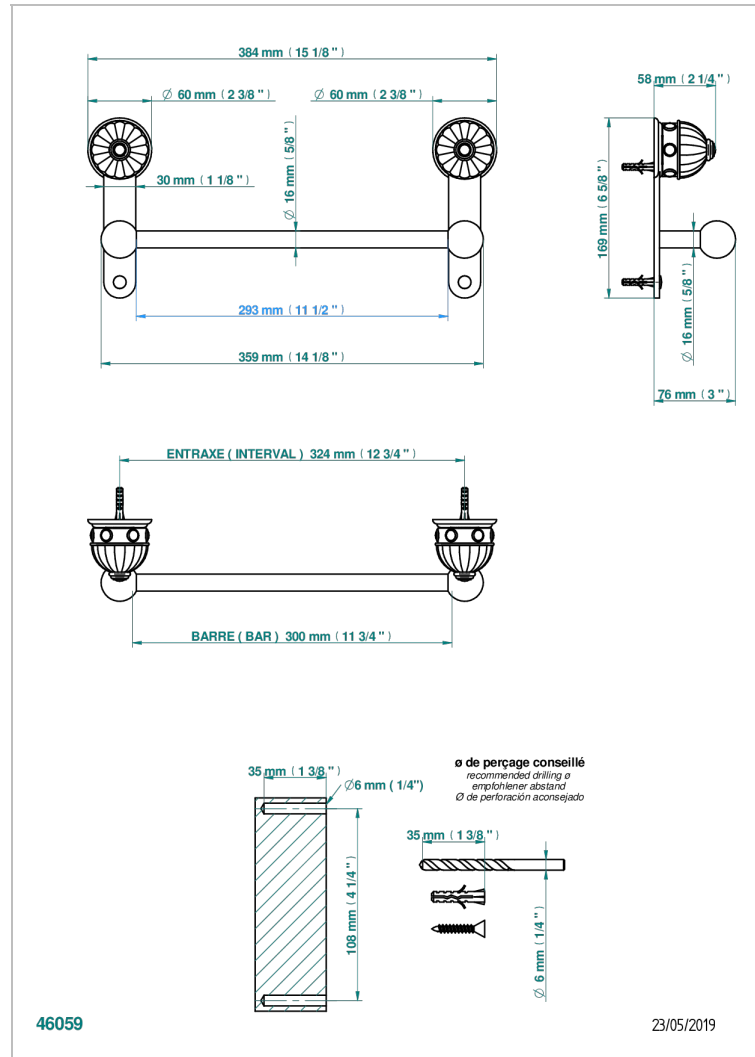

AMBOISE RED JASPER

A1L-514/30

Towel bar, 12" long

CHARACTERISTIC

- Amboise Red Jasper
- Towel bar, 12" long

AVAILABLE FINITIONS

Black ceram - D30
Blush PVD - H62
Brass color PVD - H49
Brown bronze color PVD - F33
Chrome polished - A02
Chrome polished / gold polished - G02