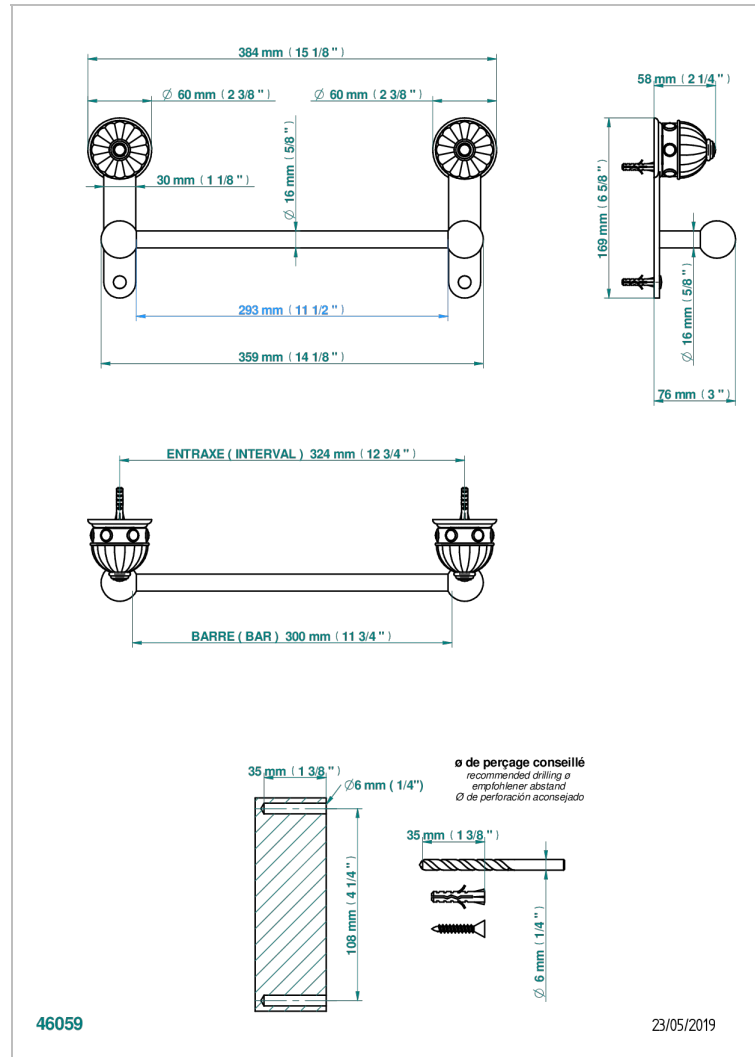

AMBOISE RED JASPER

A1L-514/30

Towel bar, 12" long

CHARACTERISTIC

- Amboise Red Jasper
- Towel bar, 12" long

AVAILABLE FINITIONS

Antique nickel - H28
Black ceram - D30
Blush PVD - H62
Brass color PVD - H49
Brown bronze color PVD - F33
Gold color PVD - H52