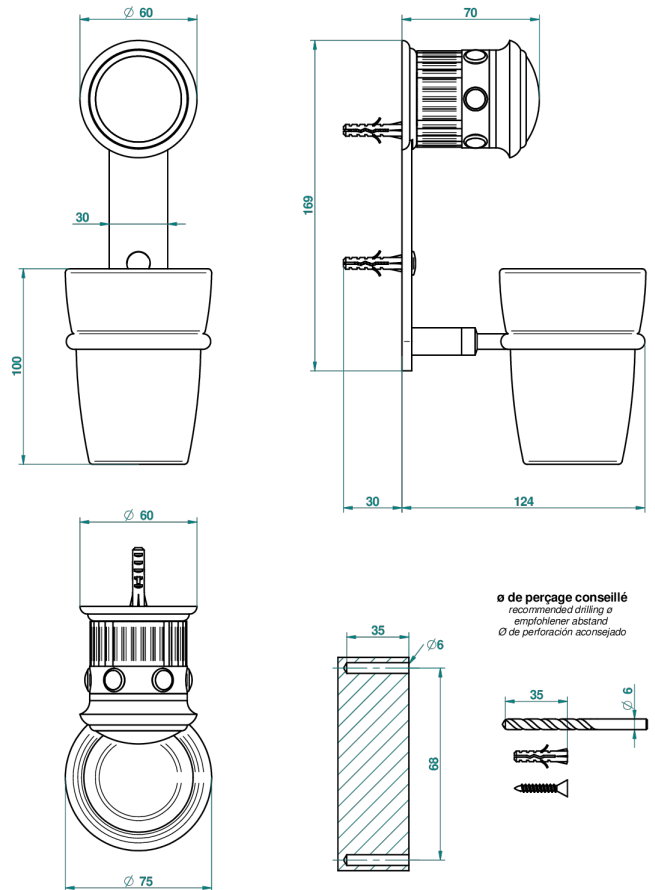

TROCADERO MALACHITE

U7A-536

Wall mounted glass tumbler and holder

THG[®]
PARIS

CHARACTERISTIC

- Trocadero Malachite
- Wall mounted glass tumbler and holder

AVAILABLE FINITIONS

Antique nickel - H28
Black ceram - D30
Blush PVD - H62
Brass color PVD - H49
Brown bronze color PVD - F33
Gold color PVD - H52