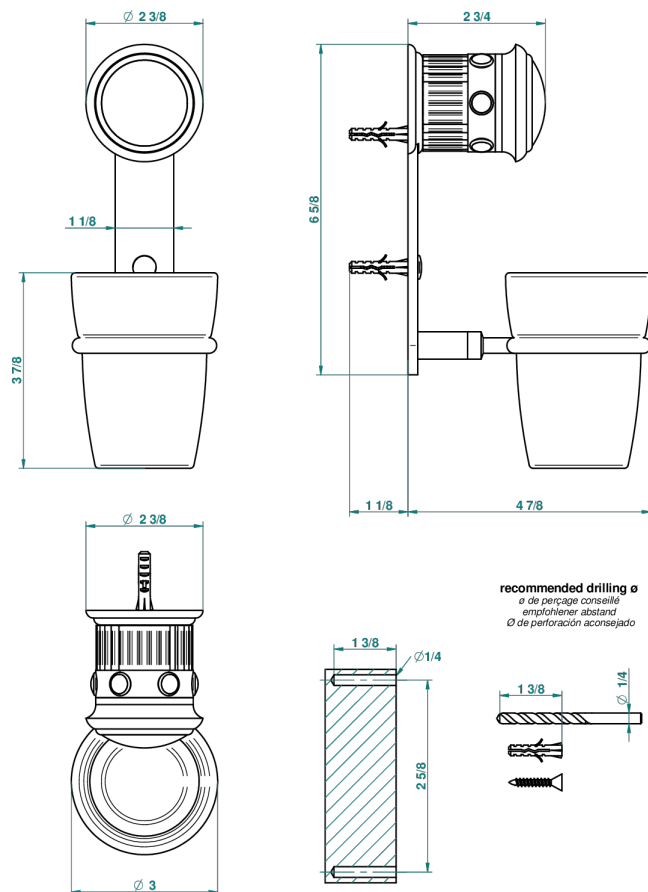

TROCADERO MALACHITE

U7A-536

Wall mounted glass tumbler and holder

THG[®]
PARIS

46053

30/05/2012

CHARACTERISTIC

- Trocadero Malachite
- Wall mounted glass tumbler and holder

AVAILABLE FINITIONS

Antique nickel - H28
Black ceram - D30
Blush PVD - H62
Brass color PVD - H49
Brown bronze color PVD - F33
Gold color PVD - H52

Graphite PVD - H64
Matt Umber PVD - H67
Matt blush PVD - H60
Matt brass color PVD - H50
Matt brown bronze color PVD - F34
Matt chrome - C02