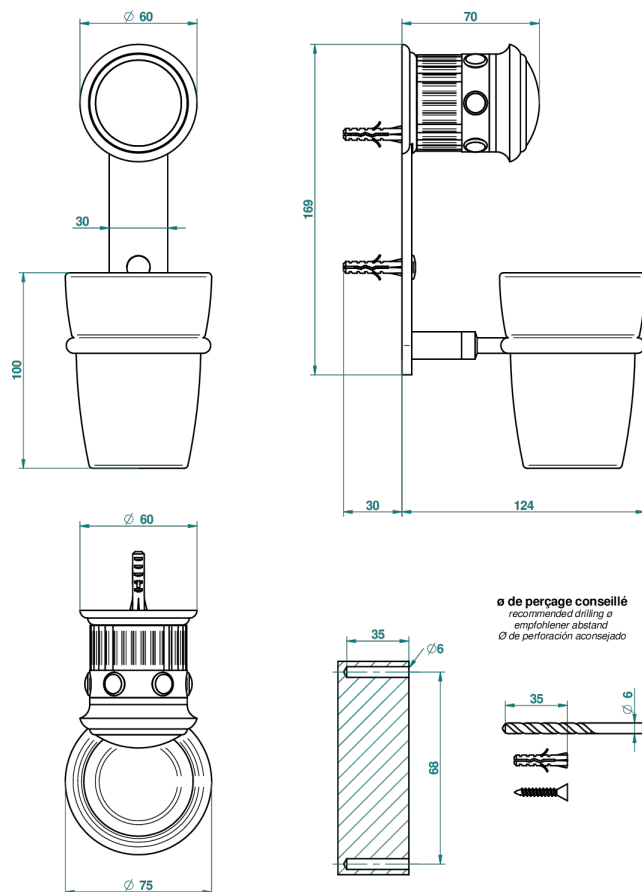

# TROCADERO MALACHITE

U7A-536

Wall mounted glass tumbler and holder

THG<sup>®</sup>  
PARIS

## CHARACTERISTIC

- Trocadéro Malachite
- Wall mounted glass tumbler and holder