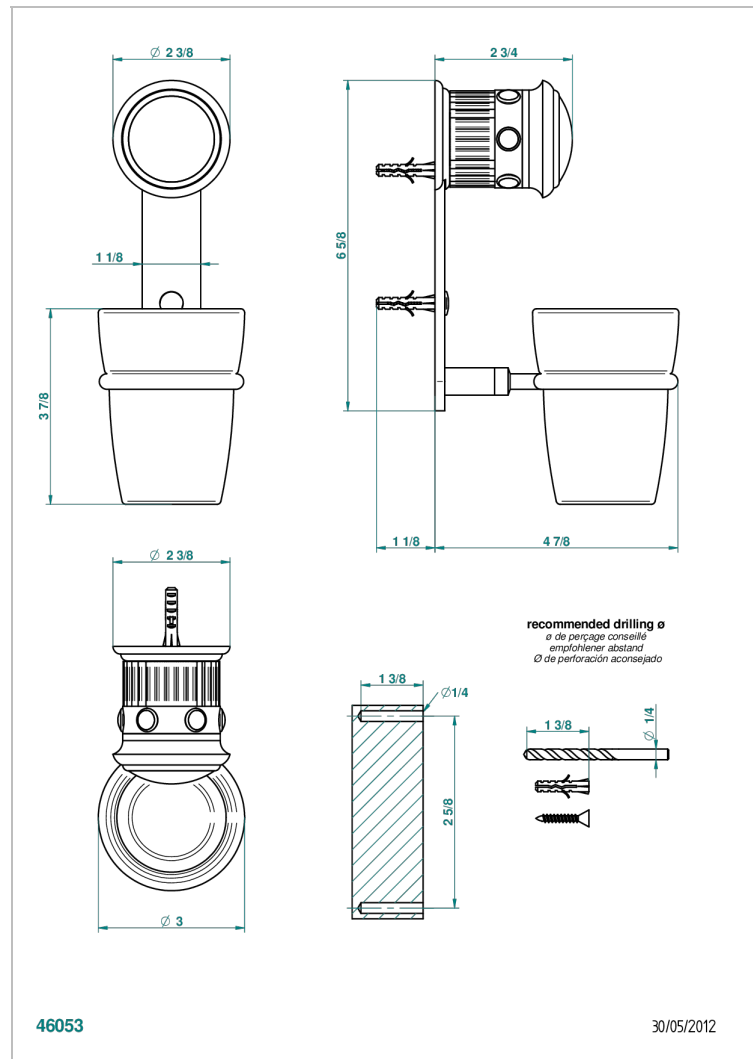

# TROCADERO MALACHITE

U7A-536

Wall mounted glass tumbler and holder

THG<sup>®</sup>  
PARIS

## CHARACTERISTIC

- Trocadero Malachite
- Wall mounted glass tumbler and holder