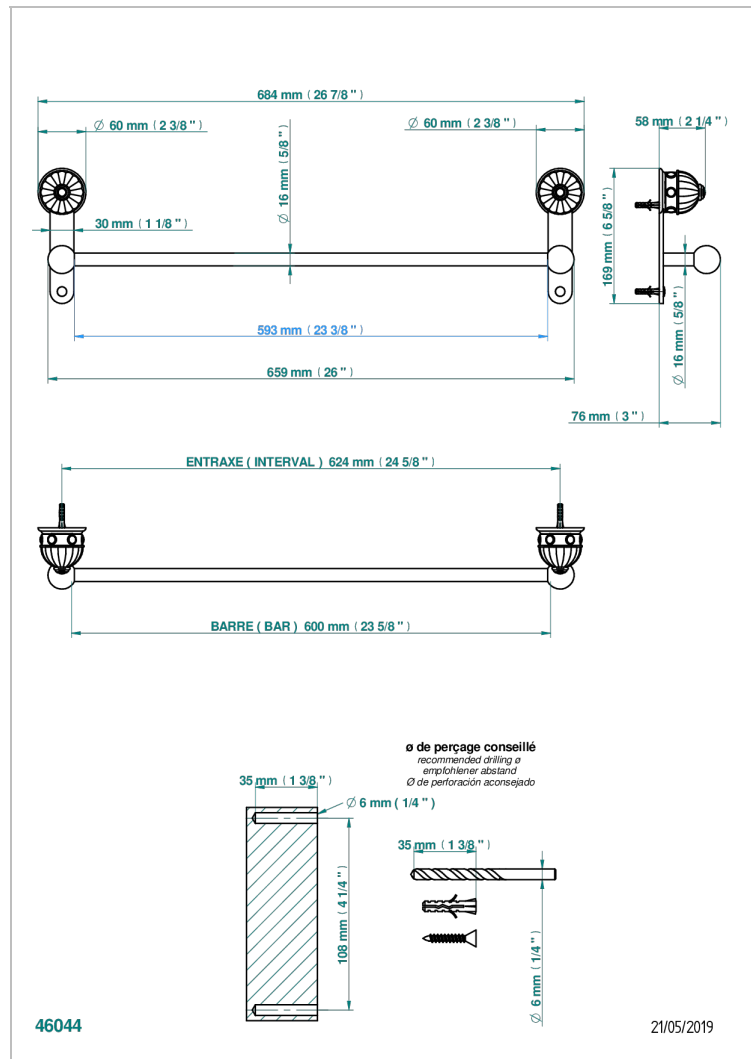

# CHEVERNY LAPIS LAZULI

A1T-514/60

Towel bar, 24" long

## CHARACTERISTIC

- Cheverny Lapis Lazuli
- Towel bar, 24" long