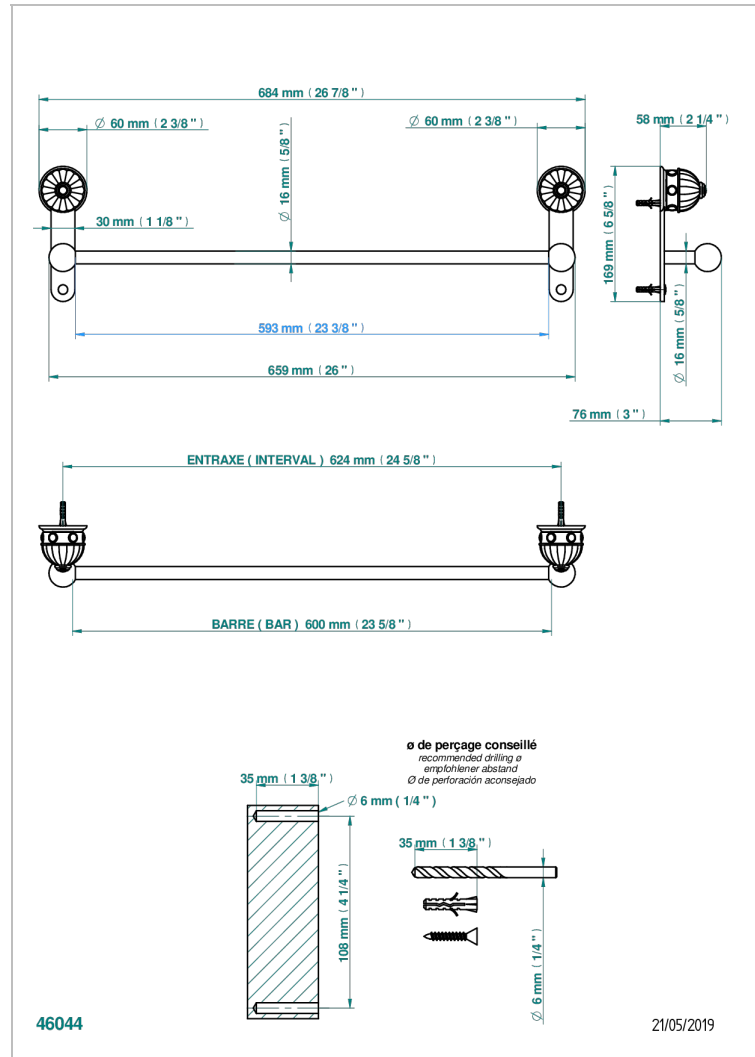

CHEVERNY LAPIS LAZULI

A1T-514/60

Single towel rail, fixed rail, length: 600 mm

CHARACTERISTIC

- Cheverny Lapis Lazuli
- Single towel rail, fixed rail, length: 600 mm

AVAILABLE FINITIONS

Antique nickel - H28
Black ceram - D30
Blush PVD - H62
Brass color PVD - H49
Brown bronze color PVD - F33
Gold color PVD - H52