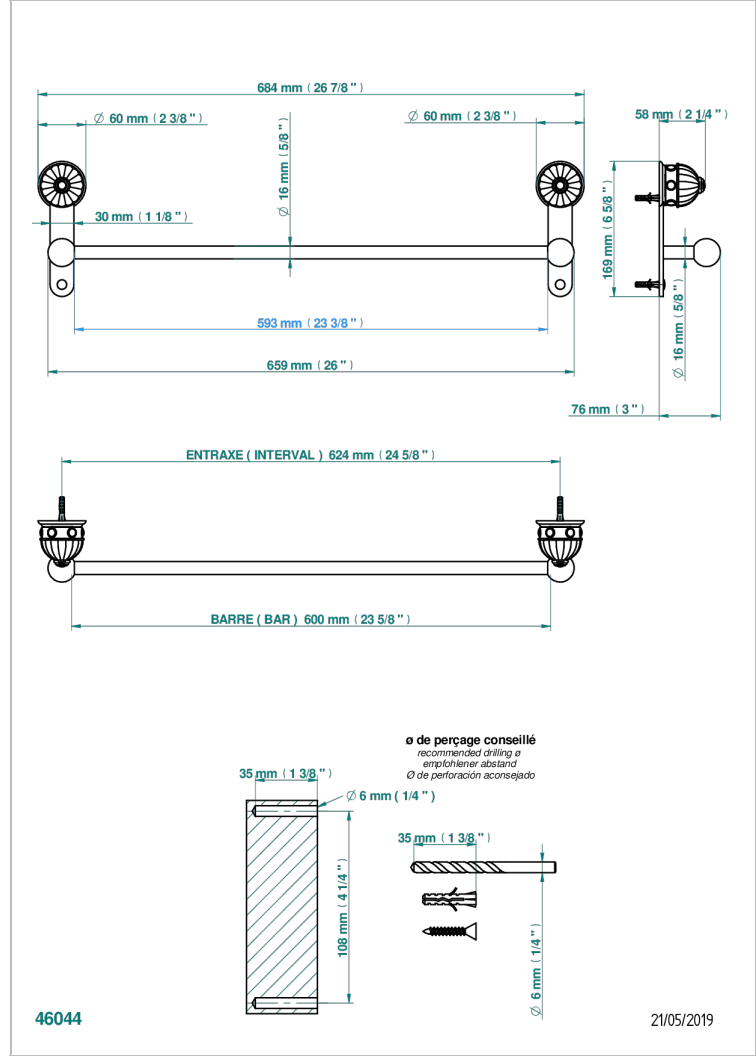

AMBOISE LAPIS LAZULI

A1K-514/60

Towel bar, 24" long

CHARACTERISTIC

- Amboise Lapis Lazuli
- Towel bar, 24" long

AVAILABLE FINITIONS

Black ceram - D30
Blush PVD - H62
Brass color PVD - H49
Brown bronze color PVD - F33
Chrome polished - A02
Chrome polished / gold polished - G02