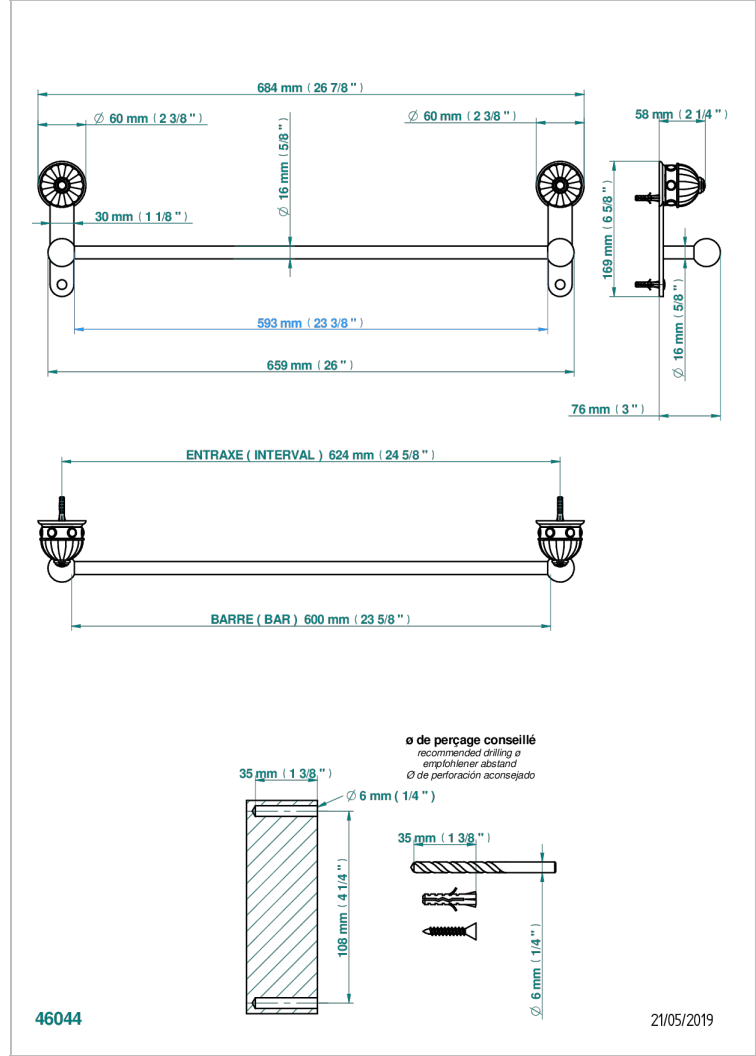

AMBOISE LAPIS LAZULI

A1K-514/60

Single towel rail, fixed rail, length: 600 mm

CHARACTERISTIC

- Amboise Lapis Lazuli
- Single towel rail, fixed rail, length: 600 mm

AVAILABLE FINITIONS

Antique nickel - H28
Black ceram - D30
Blush PVD - H62
Brass color PVD - H49
Brown bronze color PVD - F33
Gold color PVD - H52