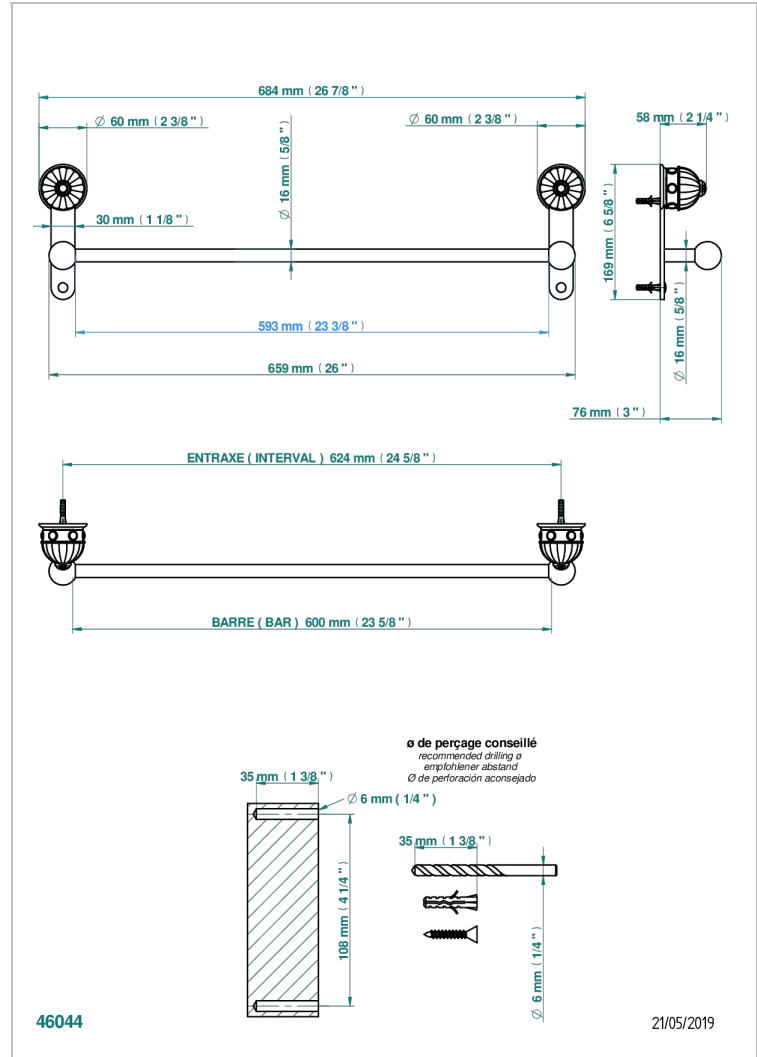

AMBOISE LAPIS LAZULI

A1K-514/60

Single towel rail, fixed rail, length: 600 mm

CHARACTERISTIC

- Amboise Lapis Lazuli
- Single towel rail, fixed rail, length: 600 mm

AVAILABLE FINITIONS

Antique nickel - H28
Black ceram - D30
Blush PVD - H62
Brass color PVD - H49
Brown bronze color PVD - F33
Gold color PVD - H52