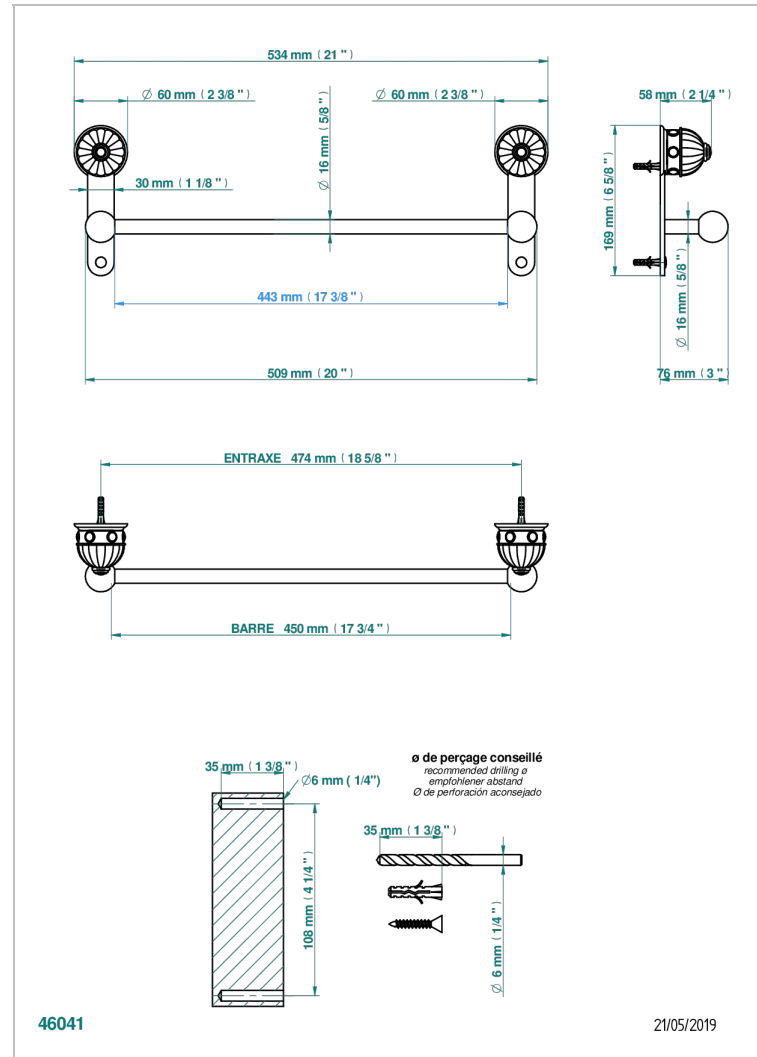

CHEVERNY LAPIS LAZULI

A1T-514/45

Single towel rail, fixed rail, length: 450 mm

THG[®]
PARIS

CARACTERÍSTICAS

- Cheverny Lapis Lazuli
- Single towel rail, fixed rail, length: 450 mm

ACABADOS DISPONIBLES

Cerámica negra mate - D30
Cromo - A02
Cromo / dorado - G02
Cromo mate - C02
Dorado - F01
Dorado mate - F07